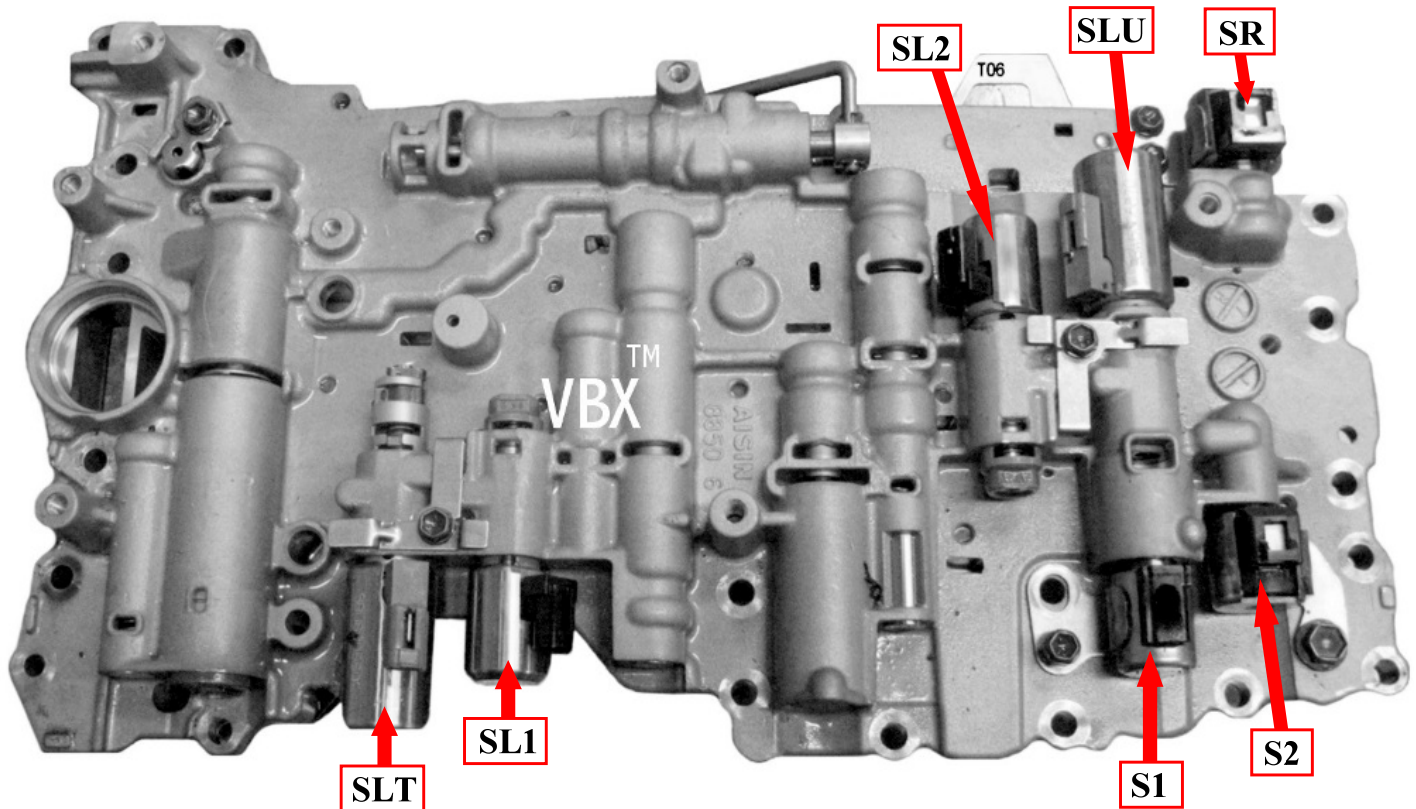

Solenoid Identification...

Solenoid Identification...

A750E/F

Solenoid Names & Resistance Chart

Repair Manual Name	Parts Catalog Name	SAE or Scanner Name	Ohms
S1	3-Way Transmission Solenoid	SSA	11 to 15
S2	Transmission Solenoid # 3	SSB	11 to 15
SL1	Clutch Control Solenoid # 1	PCS-A	5 to 5.6
SL2	Clutch Control Solenoid # 2	PCS-B	5 to 5.6
SLT	Line Pressure Control Solenoid	PCS-D	5 to 5.6
SLU	Lock-Up Control Solenoid	TCC - PCS	5 to 5.6
SR	3-Way Transmission Solenoid # 2	SSE	11 to 15