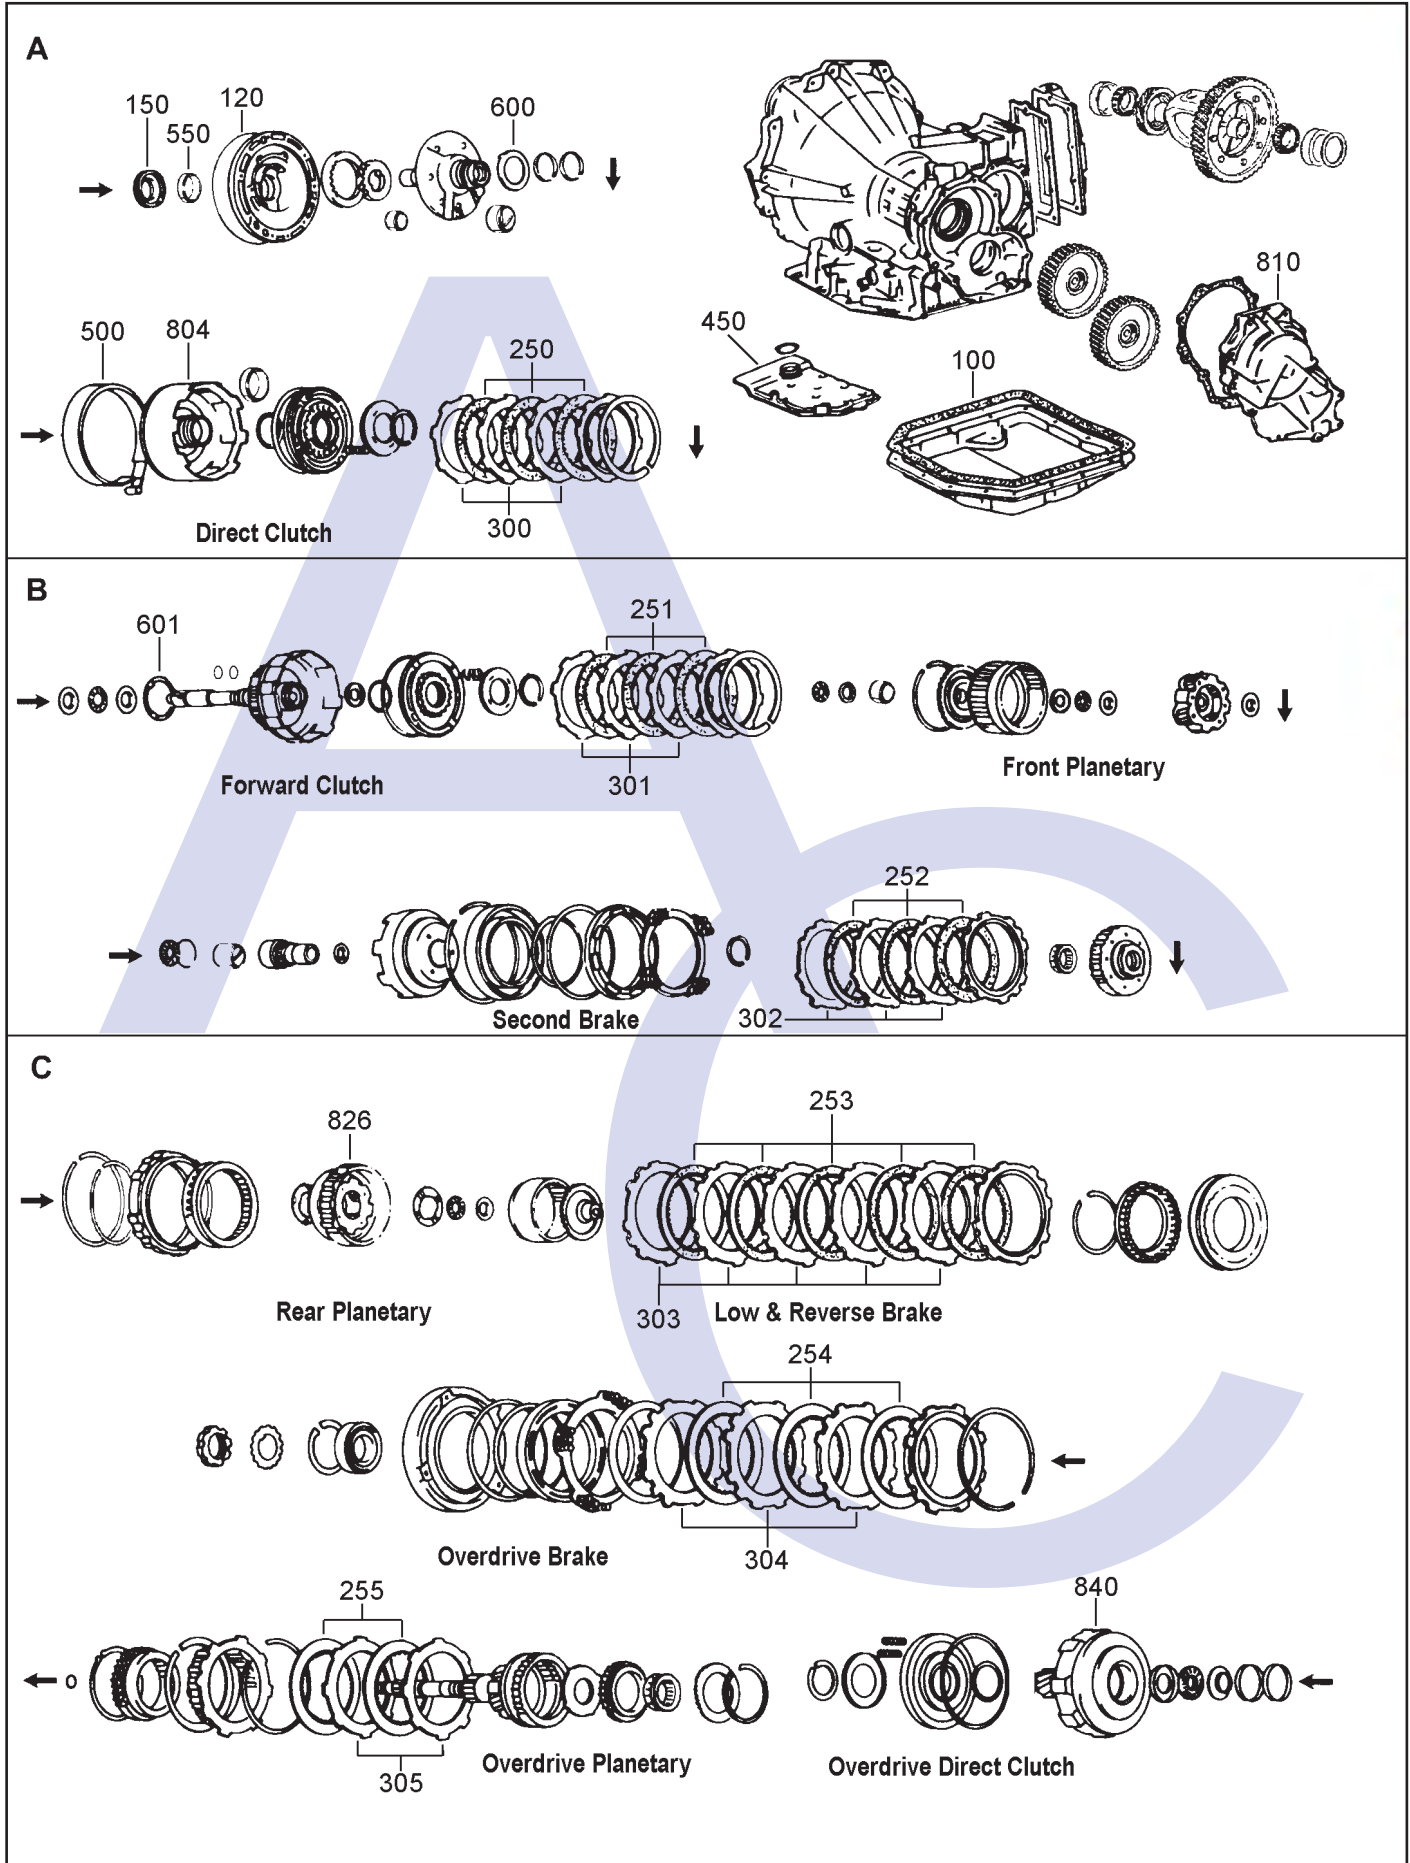

TOYOTA A140, 141 & 142

4 SPEED FWD (Electronic & Hydraulic Control)

AUTOMATIC CHOICE

THE AUTOMATIC TRANSMISSION PARTS WAREHOUSE

TOYOTA A140, 141 & 142

4 SPEED FWD (Electronic & Hydraulic Control)

AUTOMATIC CHOICE

ILL NO.	DESCRIPTION	YEARS	QTY	PART NO
STEEL PLATES Cont...				
304C	Overdrive Brake (143mm ID x 1.80mm x 12T)	86-ON	6	A140.STP03
304C	Overdrive Brake Camry Only (143mm ID x 2.50mm x 12T)	91-ON	2	A540.STP07
305C	Overdrive Direct Clutch (104mm ID x 1.80mm x 8T)	83-ON	2	A130.STP01
305C	Overdrive Direct Clutch (104mm ID x 1.80mm x 24/20T)96-ON	96-ON	3	A140.STP01
PRESSURE PLATES				
SPRINGS & CIRCLIPS				
FILTERS				
450A	Filter A130, 140.....	83-ON	1	A140.FIL01
BANDS				
500A	Intermediate Overrun (25mm Wide)	83-ON	1	A130.BAN01
BUSHINGS				
Kit	Bush Kit.....	83-ON	1	A140.BK01
550A	Pump Body	83-ON	1	BW55.BUS01
THRUST WASHERS & BEARINGS				
600A	Thrust Washer (Stator to Direct Drum).....	83-ON	1	A140.THW02
601B	Thrust Washer (Direct to Forward Drum)	83-ON	1	A140.THW03
ELECTRICAL COMPONENTS				
NI	Shift Solenoid (Pair) (Fitting Instructions)	83-ON	1	A340.SOL01
VALVE BODY PARTS				
Kit	Pressure Regulator Valve Oversize Requires Tool A140.VA04 (Sonnax® Click here for Info)	83-ON	1	A140.VA02
Kit	Toolkit for A140.VA02.....	83-ON	1	A140.VA04
NI	Pressure Control Valve Boost Sleeve (Large Ratio)		1	A140.VA01
HARD PARTS				
804A	Direct Drum.....	83-ON	1	A140.DRU01
810A	End Cover (11 Bolt).....	83-ON	1	A140.COV01
826C	Rear Planetary (4 Pinoin x 45.75mm High)	83-ON	1	A140.PL01
840C	Direct Drum (24 Teeth).....	83-ON	1	A140.DRU02
TOOLS & MANUALS				
NI	Rebuild Manual (ATSG)			A140.MAN01
Click here to view special tools for this transmission				