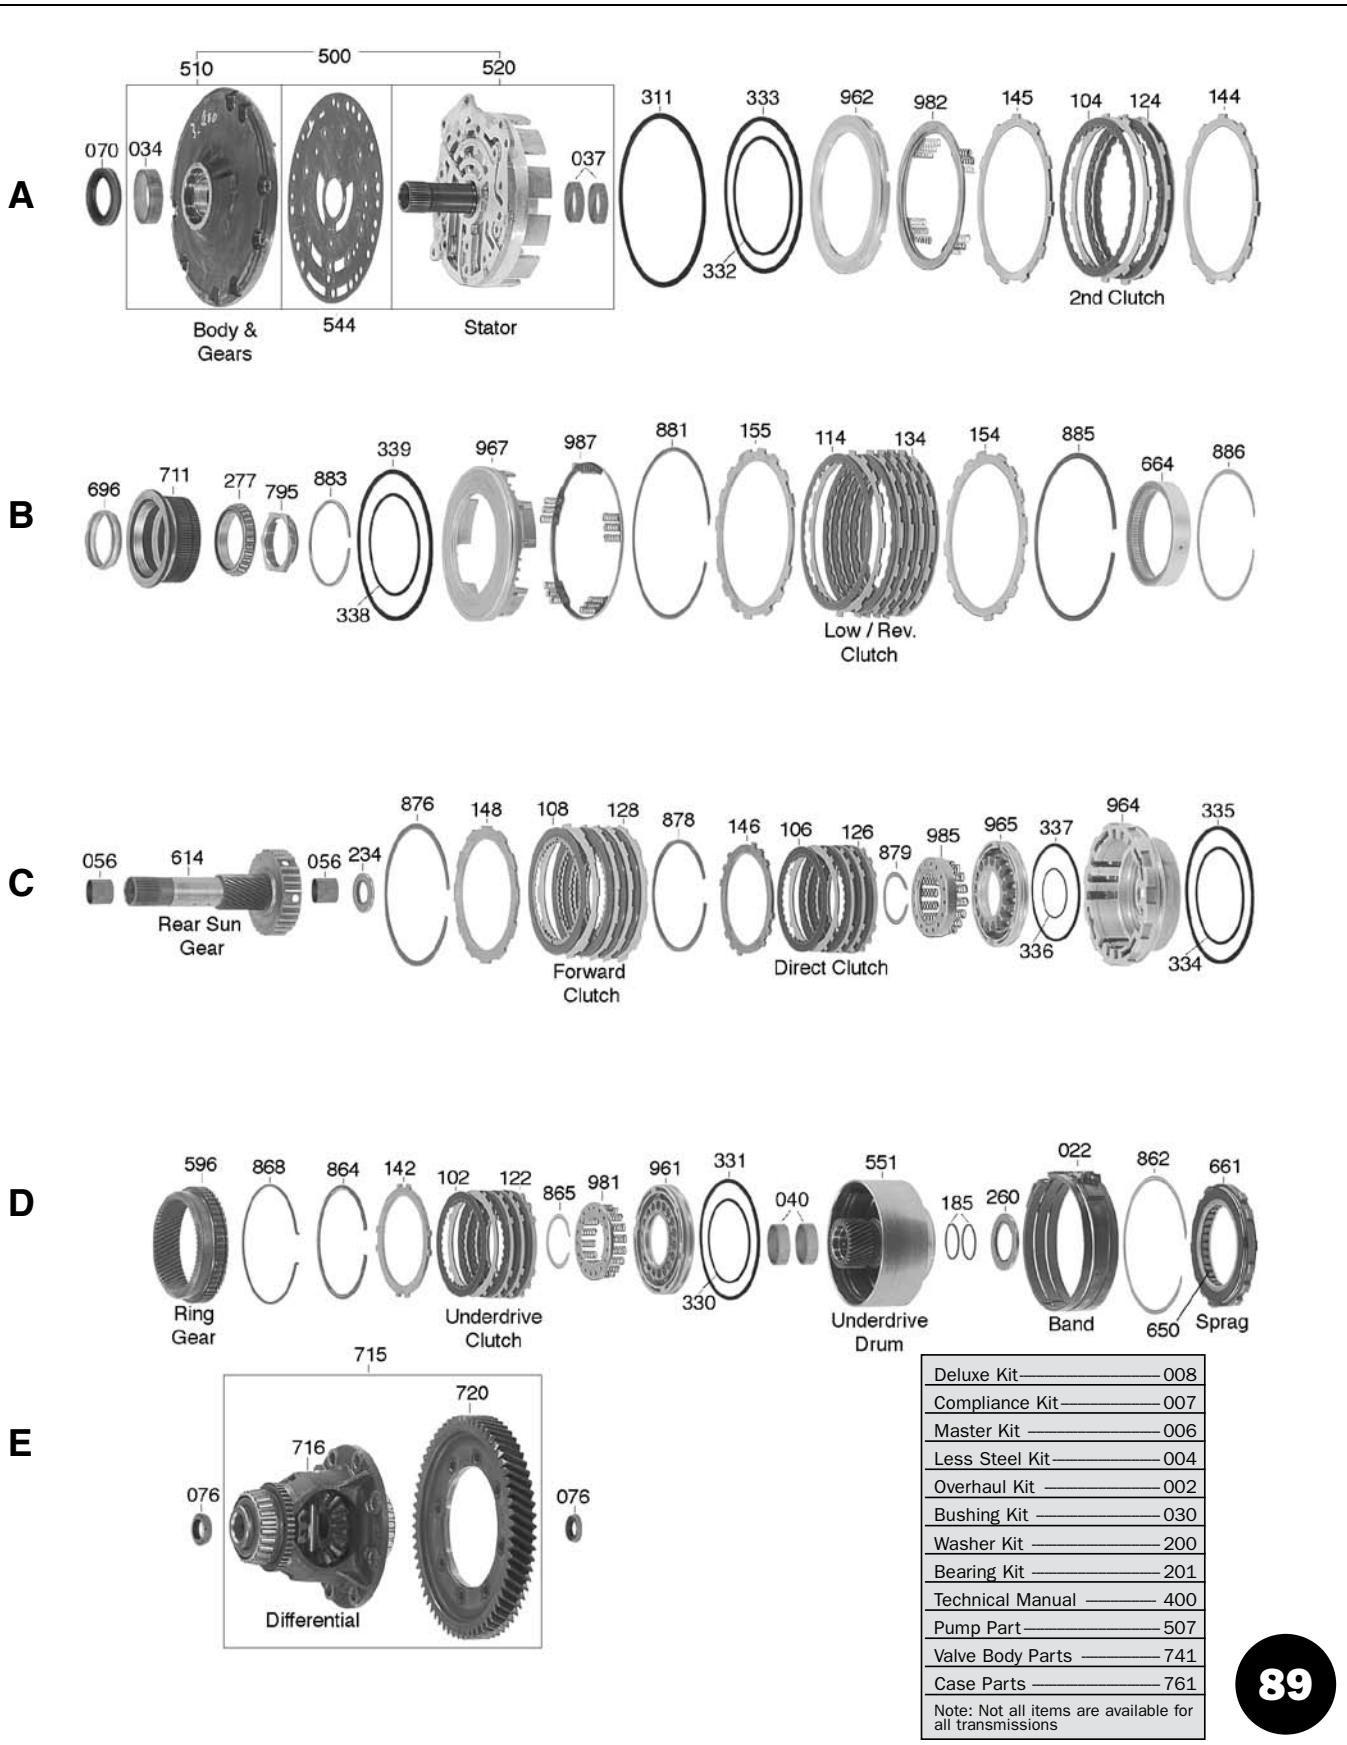

ILL.	DESCRIPTION	QTY.	YEAR	PART NO.	REFERENCE NO.
GASKETS & O-RINGS					
300J	Gasket, Pan (Cork).....	1	98-Up	137300	13880X
300J	Gasket, Pan (Fiber)	1	98-Up	137300F	13880F
ELECTRICAL COMPONENTS					
420	Solenoid Group.....	1	98-Up	49420K	31A-405
420	Solenoid Group (Kit does not include the EPC Solenoid).....	1	98-Up	49420AK	31R-405S
421	Solenoid, Shift 1 (2 Hole Bracket).....	1	98-Up	49421A	5A-404
422	Solenoid, Shift 2 (90 degree Bracket)	1	98-Up	49422A	5A-402
425	Solenoid, Lockup (TCC) (45 degree Bracket)	1	98-Up	49425A	5A-403
428	Solenoid, Timing.....	1	98-Up	49422A	5A-402
431	Solenoid, Pressure Control (EPC)	1	98-Up	49431	5A-405
446	Wire Harness, Internal w/ Connector	1	98-Up	49446	35A-405
HARD PARTS					
Prefix Key: D = OEM, A = Aftermarket New, R = Remanufactured					
500A	Pump Assembly	1	98-Up	49500	59920A
580F	Planet, Overdrive.....	1	98-Up	49580	59923A
582H	Planet, Front.....	1	98-Up	49582	59952A
584D	Planet, Rear	1	98-Up	49584	59970A
590F	Ring Gear, Overdrive Planet.....	1	98-Up	49590	59926A
592H	Ring Gear, Front Planet.....	1	98-Up	49592	59954A
594D	Ring Gear, Rear Planet	1	98-Up	49594	59974A
554G	Drum, Forward	1	98-Up	49554	59930A
555C	Drum, Direct.....	1	98-Up	49555	59935A
612H	Sun Gear, Front	1	98-Up	49612	59950A
614D	Sun Gear, Rear	1	98-Up	49614	59972A
642H	Sprag, Low Clutch	1	98-Up	137642	59960
650F	Sprag, Overdrive Clutch	1	98-Up	137650	59940
741J	Cutback Valve & Sleeve	1	98-Up	49741HK	K59855
741J	Cutback Sleeve	1	98-Up	49741H-2	K59855S
NOTES					

AW 450-43LE

AW50-40LE (AF14-20) AW50-42LE/LM

AISIN WARNER