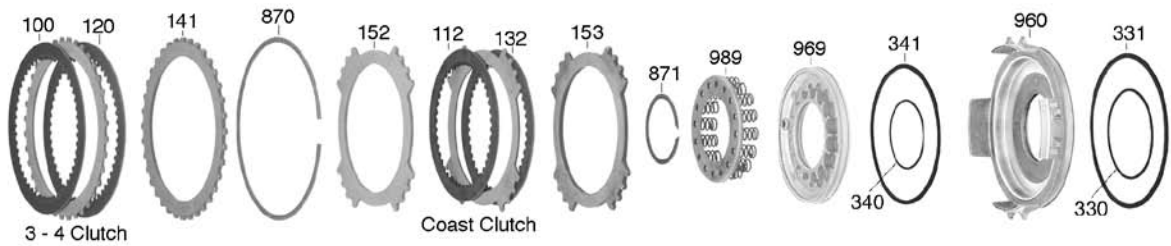

F

G

H

I

J

K

Deluxe Kit	008
Compliance Kit	007
Master Kit	006
Less Steel Kit	004
Overhaul Kit	002
Bushing Kit	030
Washer Kit	200
Bearing Kit	201
Technical Manual	400
Pump Part	507
Valve Body Parts	741
Case Parts	761
Note: Not all items are available for all transmissions