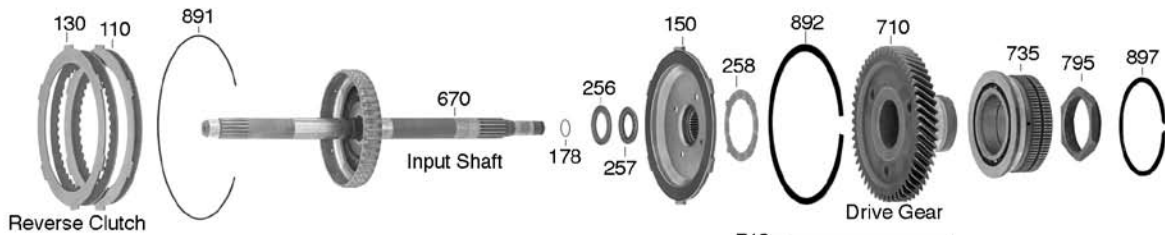

F

G

H

I

J

K

Deluxe Kit	008
Compliance Kit	007
Master Kit	006
Less Steel Kit	004
Overhaul Kit	002
Bushing Kit	030
Washer Kit	200
Bearing Kit	201
Technical Manual	400
Pump Part	507
Valve Body Parts	741
Case Parts	761
Note: Not all items are available for all transmissions