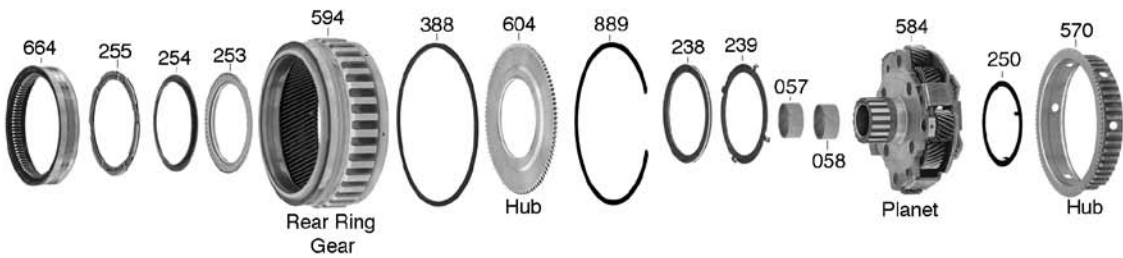

F

G

H

I

J

K

Deluxe Kit	008
Compliance Kit	007
Master Kit	006
Less Steel Kit	004
Overhaul Kit	002
Bushing Kit	030
Washer Kit	200
Bearing Kit	201
Technical Manual	400
Pump Part	507
Valve Body Parts	741
Case Parts	761
Note: Not all items are available for all transmissions