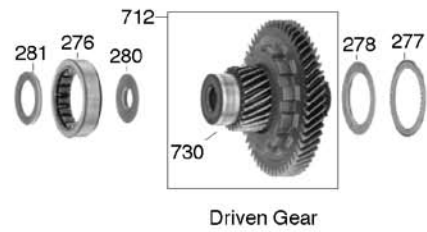

F

G

H

I

J

K

Deluxe Kit	008
Compliance Kit	007
Master Kit	006
Less Steel Kit	004
Overhaul Kit	002
Bushing Kit	030
Washer Kit	200
Bearing Kit	201
Technical Manual	400
Pump Part	507
Valve Body Parts	741
Case Parts	761
Note: Not all items are available for all transmissions