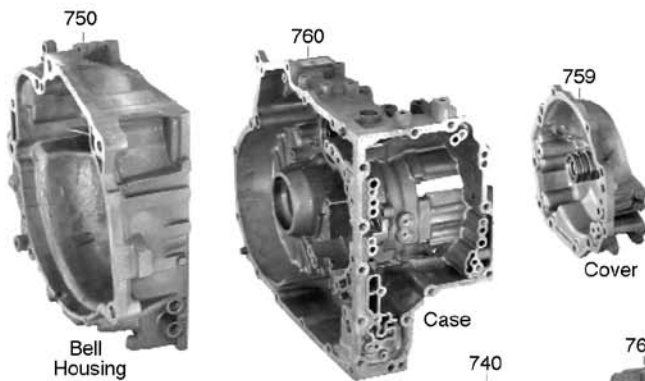

F

G

H

I

J

K

Deluxe Kit	008
Compliance Kit	007
Master Kit	006
Less Steel Kit	004
Overhaul Kit	002
Bushing Kit	030
Washer Kit	200
Bearing Kit	201
Technical Manual	400
Pump Part	507
Valve Body Parts	741
Case Parts	761
Note: Not all items are available for all transmissions	