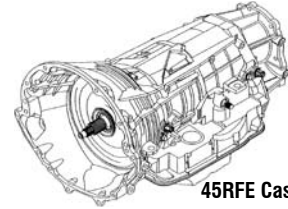

**5-45RFE 5 SPEED
68RFE HD 5 SPEED**

**45RFE - RWD/4WD
FULLY ELECTRONIC - 4 SPEED**

Grand Cherokee 4.7L V8 - 45RFE	99-Up
Durango - 45RFE	00-Up
Jeep - 5-45RFE	04-Up
Ram 68RFE HD	07-Up

45RFE Case

ILL.	DESCRIPTION	QTY.	YEAR	PART NO.	REFERENCE NO.
DELUXE KITS (SUPER KITS)					
008D	45RFE, 5-45RFE w/ Pistons	1	99-Up	72008	K8700-R
008D	68RFE w/ Pistons.....	1	07-Up	72008C	N/A
COMPLIANCE KITS (CALIFORNIA KITS)					
007D	45RFE, 5-45RFE w/ Pistons	1	99-Up	72007	CK8700-R
007D	68RFE w/ Pistons.....	1	07-Up	72007C	N/A
MASTER OVERHAUL KITS (WITH STEELS)					
006D	45RFE, 5-45RFE w/ Pistons	1	99-Up	72006	K8700
006D	68RFE w/ Pistons.....	1	07-Up	72006C	N/A
LESS STEEL KITS					
004D	45RFE, 5-45RFE w/ Pistons	1	99-Up	72004	K8700-LS
004D	68RFE w/ Pistons.....	1	07-Up	72004C	N/A
OVERHAUL KITS (W/ RINGS & SEALS)					
002D	45RFE, 5-45RFE w/ Pistons	1	99-Up	72002	N/A
002D	45RFE, 5-45RFE w/o Pistons	1	99-Up	72002A	K87900
002D	68RFE.....	1	07-Up	72002C	N/A
FILTER KITS					
011I	Filter Kit, 2wd.....	1	99-Up	72011A	FK87700A
011I	Filter Kit, 4wd.....	1	99-Up	72011B	FK87700
FILTERS					
010	Filter, 2wd	1	99-Up	72010A	87700A
010I	Filter, 4wd	1	99-Up	72010B	87700
013I	Cooler Return, Spin on Type	1	99-Up	72013A	87702
016I	Solenoid Screen (Used w/ Black Connector Solenoid) (Exc 68RFE).....	1	99-03	72016	87713
016I	Solenoid Screen (Used w/ White Connector Solenoid) (All)	1	04-Up	72016A	87713B
BUSHINGS					
030D	Bushing Kit (Exc 68RFE)	1	99-Up	72030	K87901
036A	Reaction Support (Front) (Exc 68RFE).....	1	99-Up	72036	87002
037A	Reaction Support (Rear).....	1	99-Up	72037	87003
041F	Overdrive Shaft (Front)	1	99-Up	72041	87006
041F	Overdrive Shaft (Rear).....	1	99-Up	72041A	87007
047F	Input Shaft	1	99-Up	72047	87005
050G	Front Ring Gear	2	99-Up	72050	87008
053G	Reaction Carrier / Sun Gear	1	99-Up	72053	87009
055E	Input Clutch Hub	1	99-Up	72055	87004
058D	Output Shaft.....	1	99-Up	72058	87010
061H	Low/ Reverse Retainer (Front)	1	99-Up	72061	87011
061H	Low/ Reverse Retainer (Rear).....	1	99-Up	72061A	87012