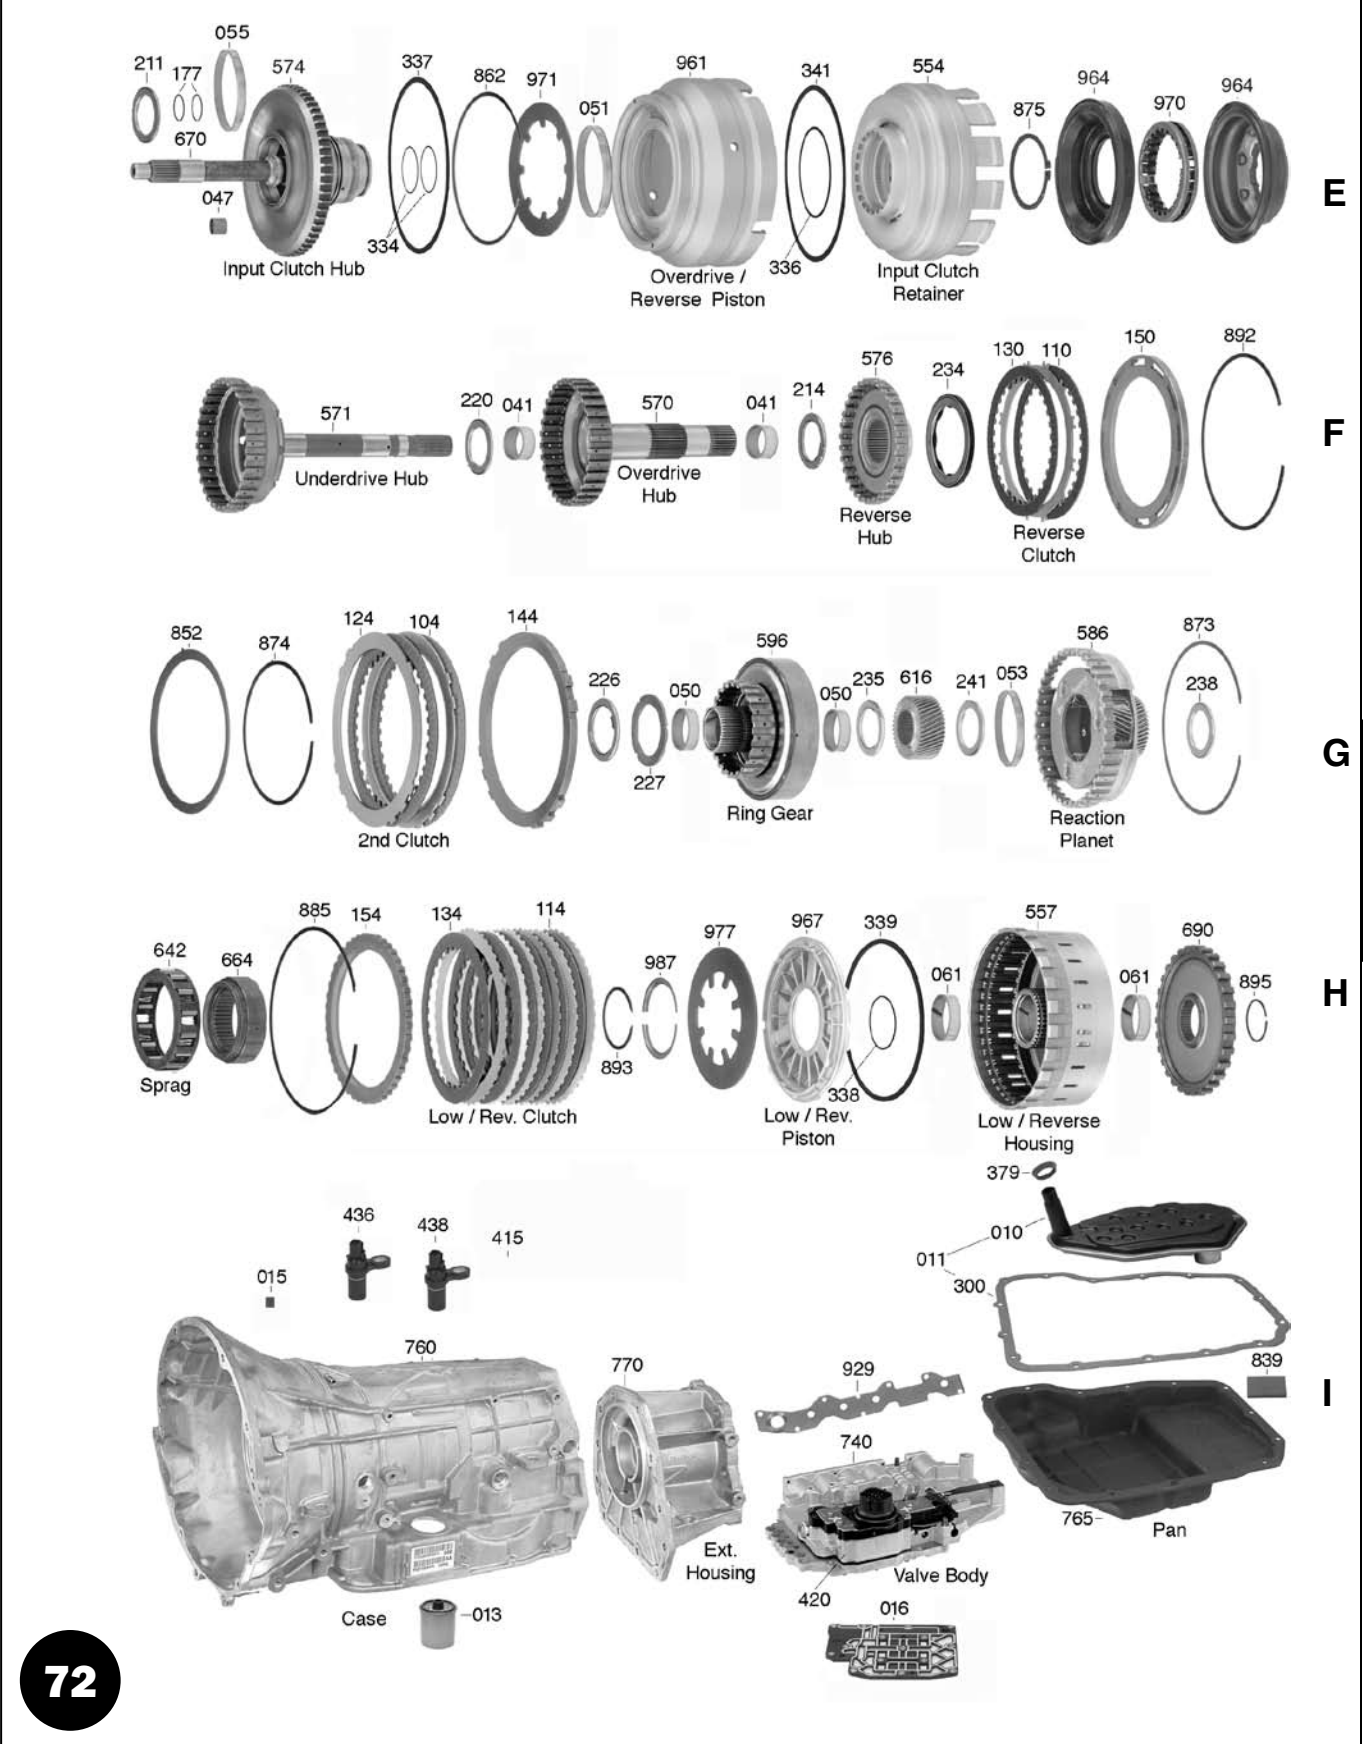

45RFE - RWD/4WD FULLY ELECTRONIC - 4 SPEED

5 SPEED 5-45RFE 5 SPEED 68RFE HD

45RFE, 68RFE

**5-45RFE 5 SPEED
68RFE HD 5 SPEED**

**45RFE - RWD/4WD
FULLY ELECTRONIC - 4 SPEED**

72010A
2wd

72010B
4wd

Grand Cherokee 4.7L V8 - 45RFE	99-Up
Durango - 45RFE	00-Up
Jeep - 5-45RFE	04-Up
Ram 68RFE HD	07-Up

Cooler Return Filter
72013A

45RFE Case

ILL.	DESCRIPTION	QTY.	YEAR	PART NO.	REFERENCE NO.
DELUXE KITS (SUPER KITS)					
008D	45RFE, 5-45RFE w/ Pistons	1	99-Up	72008	K8700-R
008D	68RFE w/ Pistons.....	1	07-Up	72008C	N/A
COMPLIANCE KITS (CALIFORNIA KITS)					
007D	45RFE, 5-45RFE w/ Pistons	1	99-Up	72007	CK8700-R
007D	68RFE w/ Pistons.....	1	07-Up	72007C	N/A
MASTER OVERHAUL KITS (WITH STEELS)					
006D	45RFE, 5-45RFE w/ Pistons	1	99-Up	72006	K8700
006D	68RFE w/ Pistons.....	1	07-Up	72006C	N/A
LESS STEEL KITS					
004D	45RFE, 5-45RFE w/ Pistons	1	99-Up	72004	K8700-LS
004D	68RFE w/ Pistons.....	1	07-Up	72004C	N/A
OVERHAUL KITS (W/ RINGS & SEALS)					
002D	45RFE, 5-45RFE w/ Pistons	1	99-Up	72002	N/A
002D	45RFE, 5-45RFE w/o Pistons	1	99-Up	72002A	K87900
002D	68RFE.....	1	07-Up	72002C	N/A
FILTER KITS					
011I	Filter Kit, 2wd.....	1	99-Up	72011A	FK87700A
011I	Filter Kit, 4wd.....	1	99-Up	72011B	FK87700
FILTERS					
010	Filter, 2wd	1	99-Up	72010A	87700A
010I	Filter, 4wd	1	99-Up	72010B	87700
013I	Cooler Return, Spin on Type	1	99-Up	72013A	87702
016I	Solenoid Screen (Used w/ Black Connector Solenoid) (Exc 68RFE).....	1	99-03	72016	87713
016I	Solenoid Screen (Used w/ White Connector Solenoid) (All)	1	04-Up	72016A	87713B
BUSHINGS					
030D	Bushing Kit (Exc 68RFE)	1	99-Up	72030	K87901
036A	Reaction Support (Front) (Exc 68RFE).....	1	99-Up	72036	87002
037A	Reaction Support (Rear).....	1	99-Up	72037	87003
041F	Overdrive Shaft (Front)	1	99-Up	72041	87006
041F	Overdrive Shaft (Rear).....	1	99-Up	72041A	87007
047F	Input Shaft	1	99-Up	72047	87005
050G	Front Ring Gear	2	99-Up	72050	87008
053G	Reaction Carrier / Sun Gear	1	99-Up	72053	87009
055E	Input Clutch Hub	1	99-Up	72055	87004
058D	Output Shaft.....	1	99-Up	72058	87010
061H	Low/ Reverse Retainer (Front)	1	99-Up	72061	87011
061H	Low/ Reverse Retainer (Rear).....	1	99-Up	72061A	87012