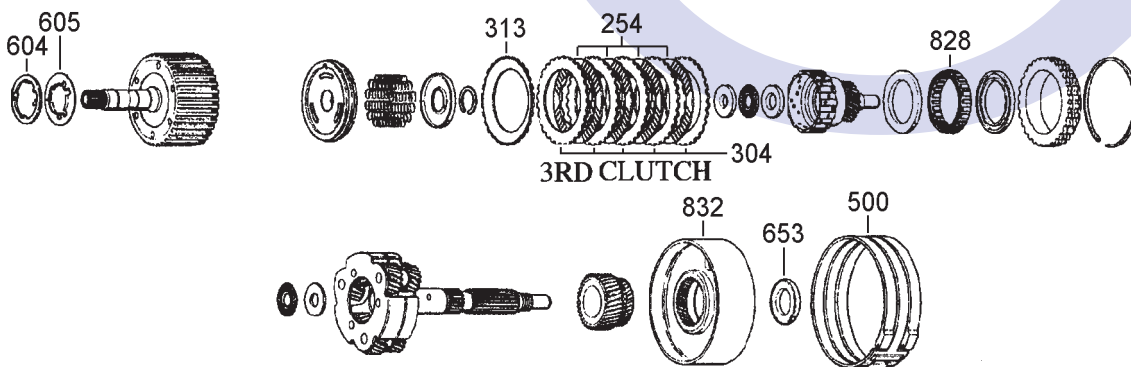

4L30E (AR25, AR35)

4 SPEED RWD (Full Electronic Control)

AUTOMATIC CHOICE

THE AUTOMATIC TRANSMISSION PARTS WAREHOUSE

A

B

C

D

E