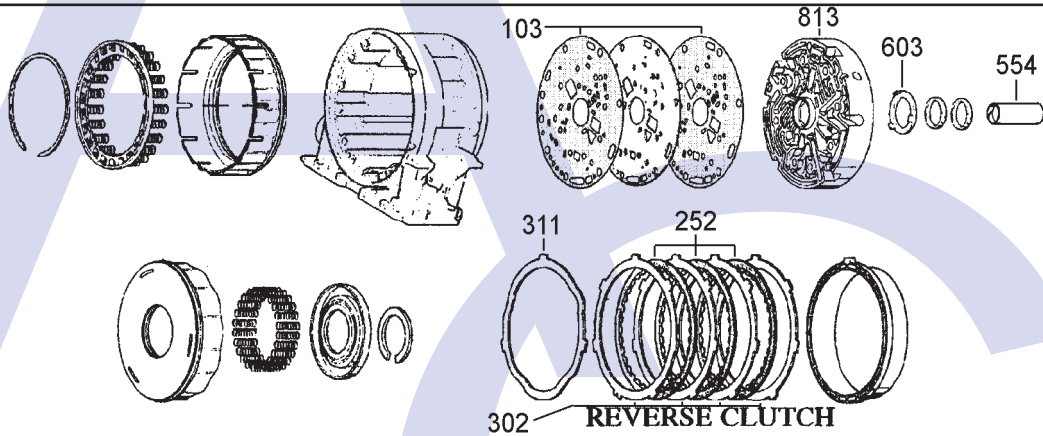

4L30E (AR25, AR35)

4 SPEED RWD (Full Electronic Control)

AUTOMATIC CHOICE

THE AUTOMATIC TRANSMISSION PARTS WAREHOUSE

A

B

C

D

E

4L30E (AR25, AR35)

4 SPEED RWD (Full Electronic Control)

AUTOMATIC CHOICE

THE AUTOMATIC TRANSMISSION PARTS WAREHOUSE

4L30E (AR25, AR35)

4 SPEED RWD (Full Electronic Control)

AUTOMATIC CHOICE