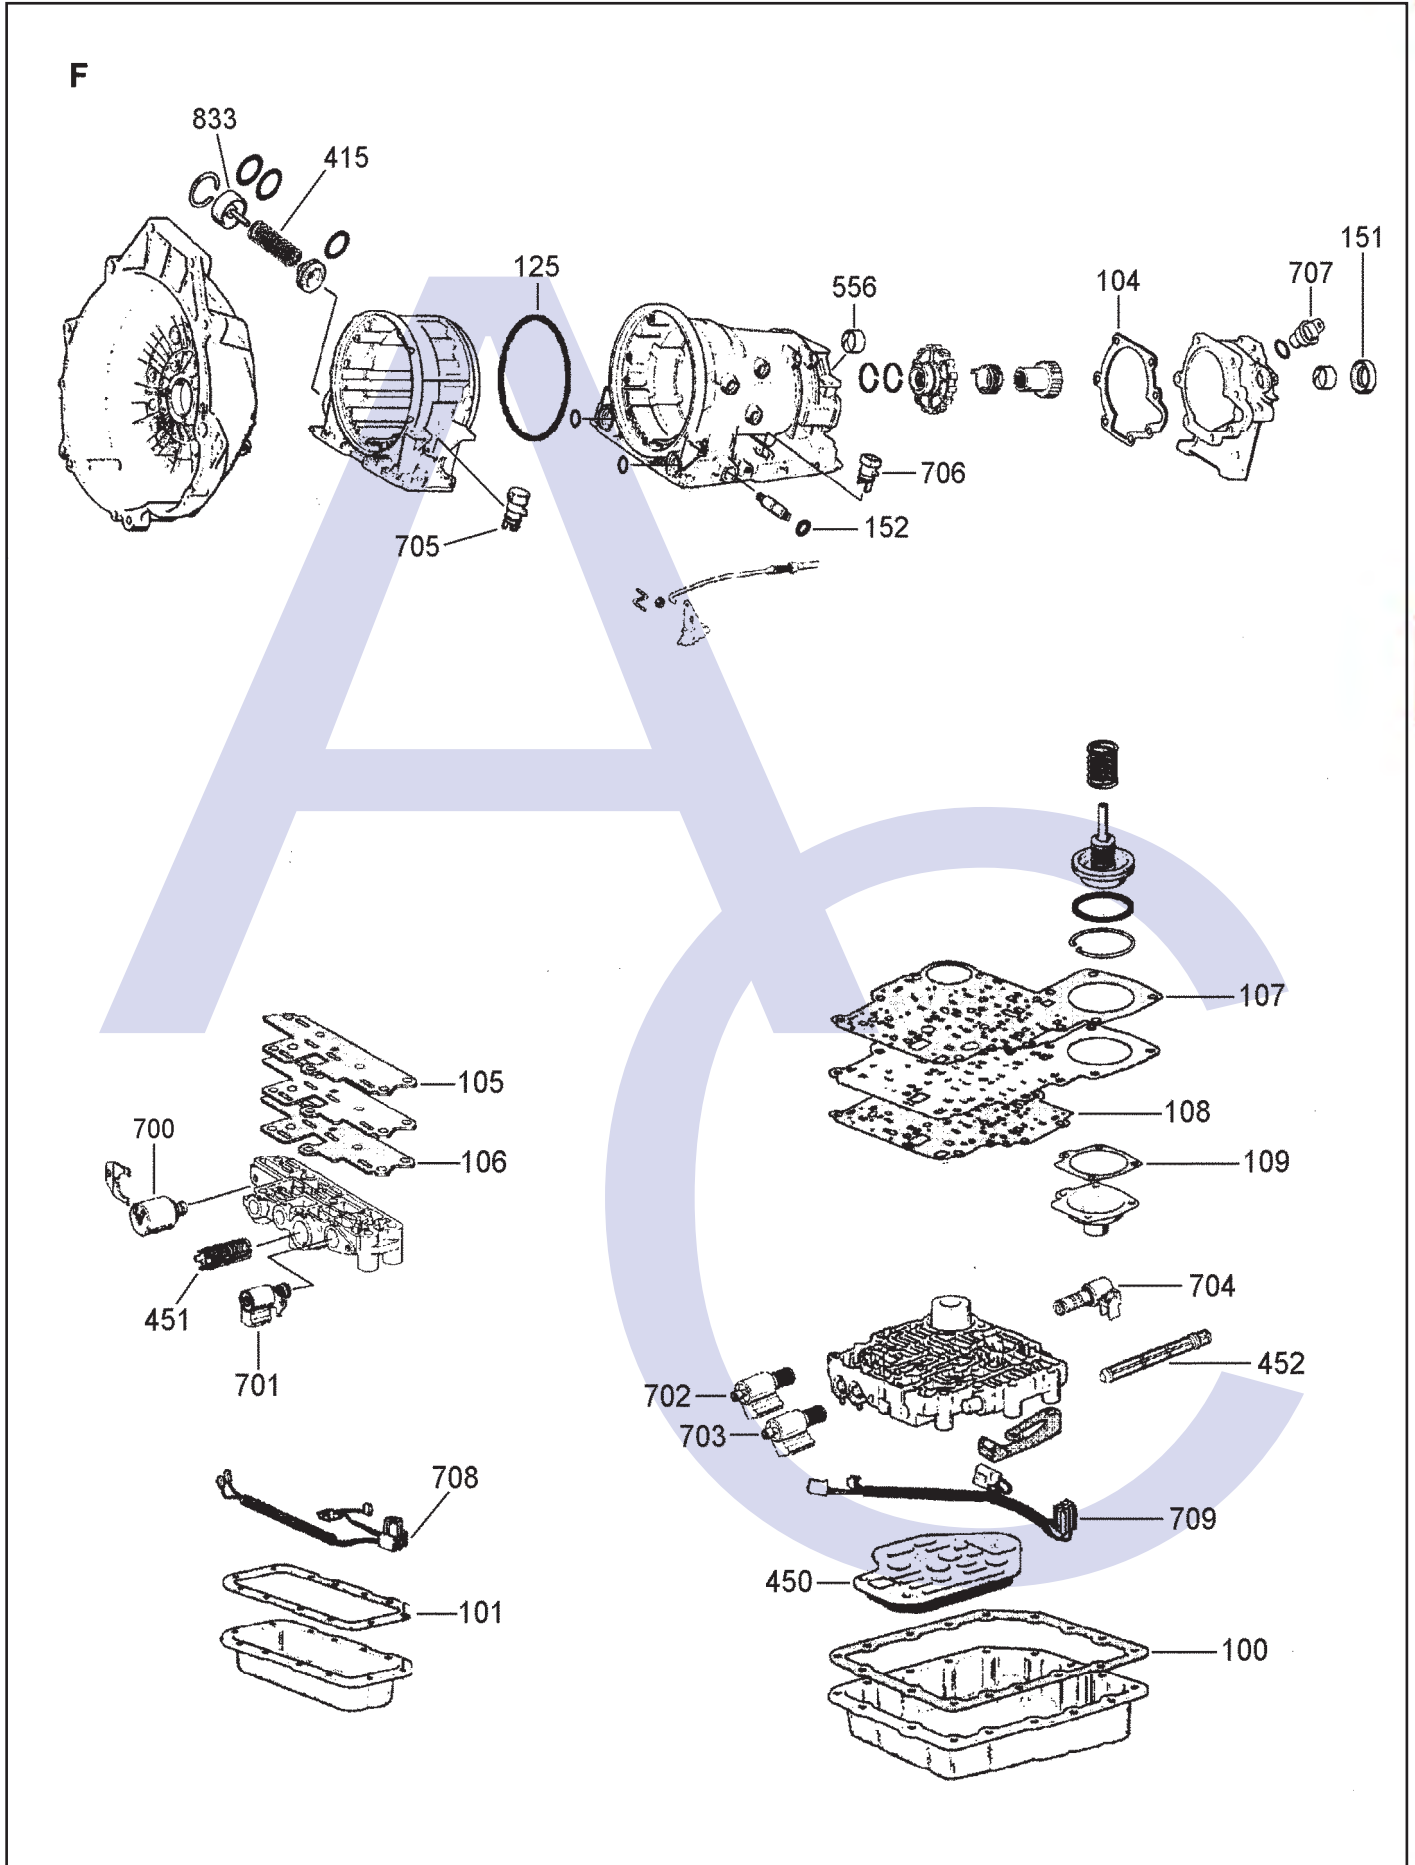

4L30E (AR25, AR35)

4 SPEED RWD (Full Electronic Control)

AUTOMATIC CHOICE

THE AUTOMATIC TRANSMISSION PARTS WAREHOUSE

4L30E (AR25, AR35)

4 SPEED RWD (Full Electronic Control)

AUTOMATIC CHOICE

THE AUTOMATIC TRANSMISSION PARTS WAREHOUSE

ILL NO.	DESCRIPTION	YEARS	QTY	PART NO
KITS				
Kit	Overhaul Kit (Transtec).....	90-ON	1	4L30E.OHK01
Kit	Overhaul Kit (Toledo).....	90-ON	1	4L30E.OHK02
Kit	Overhaul Kit GM (Precision).....	90-ON	1	4L30E.OHK51
Kit	Overhaul Kit BMW (Precision).....	89-97	1	4L30E.OHK52
Kit	Gasket & Rubber	90-ON	1	4L30E.GSK01
GASKETS				
100F	Pan Gasket Rear (Ex BMW).....	90-ON	1	4L30E.GAS01
100F	..... Pan Gasket Rear (BMW)			
90-ON	1.....			4L30E.GAS08
101F	Pan Gasket Front.....	90-ON	1	4L30E.GAS02
102A	Front Pump Gasket.....	90-ON	1	4L30E.GAS03
103C	Centre Carrier Plate Gasket.....	90-ON	2	4L30E.GAS09
104F	Extension Housing.....	90-ON	1	4L30E.GAS10
105F	Front V Body Gasket Upper.....	90-ON	1	4L30E.GAS06
106F	Front V Body Gasket Lower.....	90-ON	1	4L30E.GAS07
107F	Main V Body Gasket Upper	90-ON	1	4L30E.GAS05
108F	Main V Body Gasket Lower	90-ON	1	4L30E.GAS04
109F	Servo Cover	90-ON	1	TH180.GAS04
RUBBER COMPONENTS				
120A	Pump Lathe Cut Seal.....	90-ON	1	TH180.OR01
121B	Turbine Shaft 'O' Ring (Green Coated).....	90-ON	1	TH125.OR01
125F	O.D to Case Lathe Cut Seal	90-ON	1	TH180.OR01
NI	O/D Brake Outer Lip Seal	90-ON	1	4L30E.LIP01
NI	O/D Brake Inner Lip Seal	90-ON	1	4L30E.LIP02
NI	Bridge Clutch Outer Lip Seal	90-ON	1	4L30E.LIP03
NI	Bridge Clutch Inner Lip Seal	90-ON	1	4L30E.LIP04
NI	Filler Tube Seal Multi Lip.....	90-ON	1	TH125.LIP03
METAL CLAD SEALS				
150A	Converter	90-ON	1	4L30E.MCS01
151F	Extension Housing	90-ON	1	3HP22.MCS02
152F	Manual Lever Shaft.....	90-ON	1	4L30E.MCS04
NI	Speedometer Seal	90-ON	1	4L30E.MCS03
MOULDED PISTONS				
170B	Overrun Piston (OEM) Bonded Seals.....	90-ON	1	4L30E.PIS01
170B	Overrun Piston (Aftermarket) Bonded Seals.....	90-ON	1	4L30E.PIS11
SEALING RINGS				
Kit	Sealing Ring Kit	90-ON	1	4L30E.SRK01
FRICTION PLATES				
Kit	Friction Plate.....	90-ON	1	4L30E.FRK01
Kit	Friction Plate (Alto)	90-97	1	4L30E.FRK51
Kit	Friction Plate (Alto)	98-ON	1	4L30E.FRK52
250A	Overdrive/4th Brake (170mm OD x 2.25mm x 36T) ..	90-ON	3	4L30E.FRP01
251B	Overrun Clutch (129mm OD x 2.25mm x 40T) ..	90-ON	2	4L30E.FRP02
252C	Reverse Brake (163mm OD x 2.50mm x 36T) ..	90-ON	5	TH180.FRP03
253D	Intermediate/2nd Clutch (133mm OD x 2.50mm x 30T) ..	90-ON	5-6	TH180.FRP02