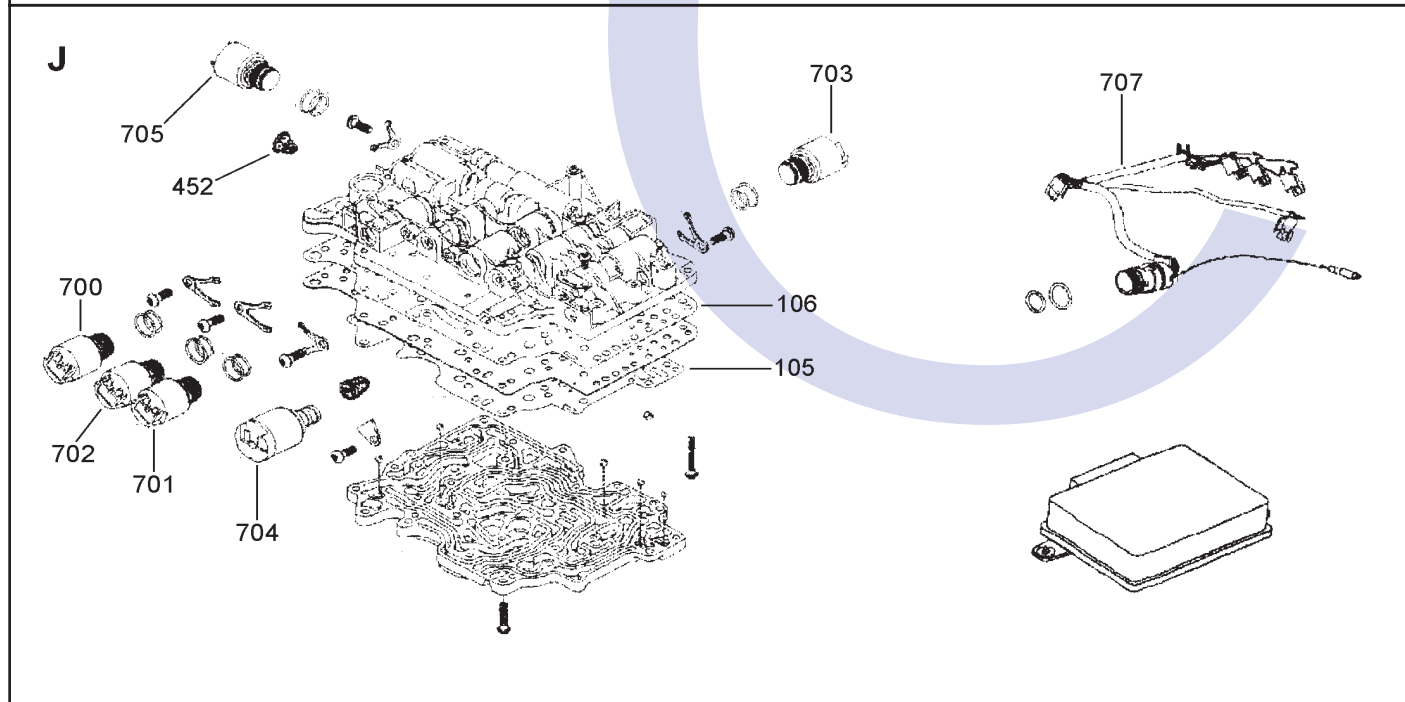

BTR (ION), 72LE, 74LE, 93LE, 97LE

72LE Fitted to Maserati, 93LE/95LE Fitted to Ford Falcon BA/BF RWD & 4WD (Electronic Control) 74LE Fitted to Ssang Yong 4WD Range.

AUTOMATIC CHOICE

THE AUTOMATIC TRANSMISSION PARTS WAREHOUSE