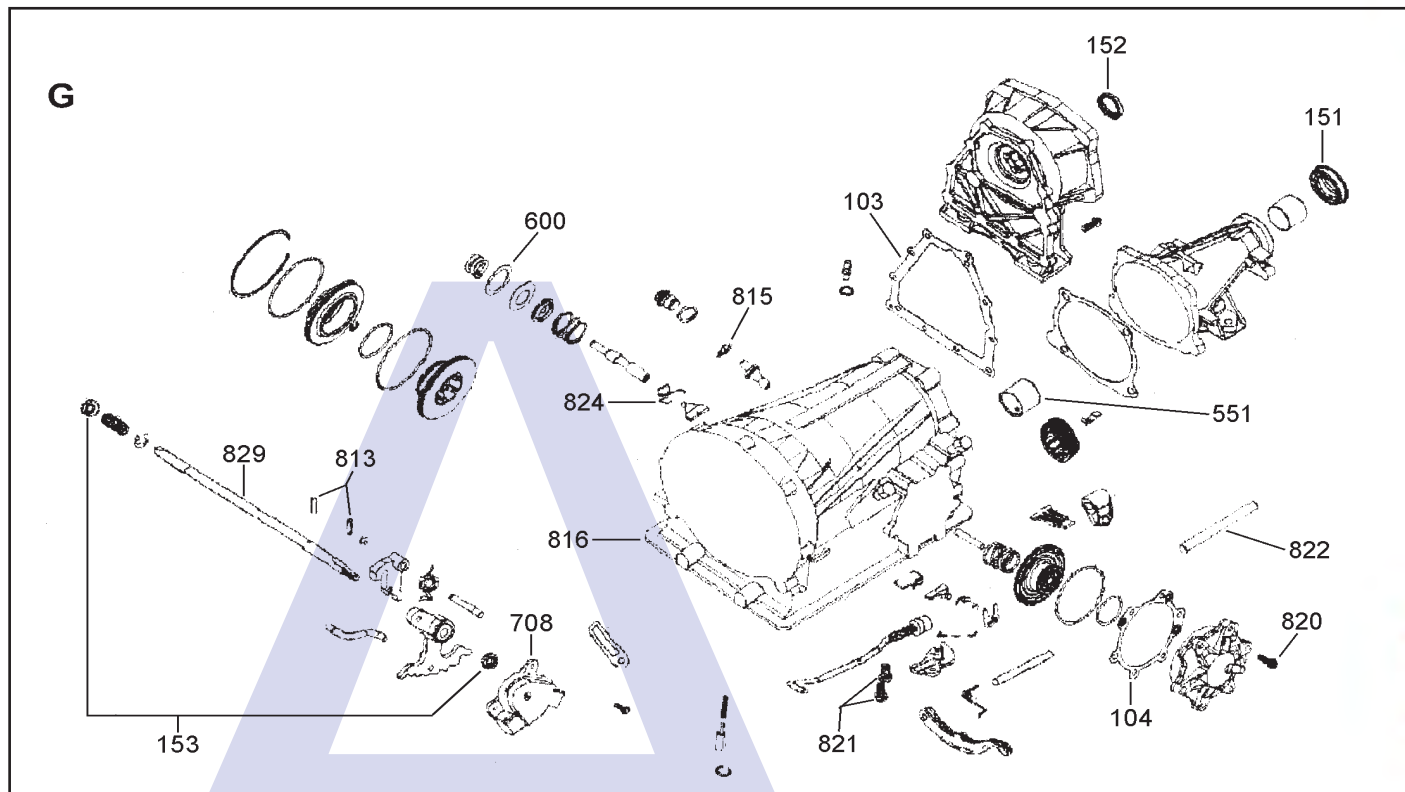

BTR (ION), 72LE, 74LE, 93LE, 97LE

72LE Fitted to Maserati, 93LE/95LE Fitted to Ford Falcon BA/BF RWD & 4WD (Electronic Control) 74LE Fitted to Ssang Yong 4WD Range.

AUTOMATIC CHOICE

THE AUTOMATIC TRANSMISSION PARTS WAREHOUSE

BTR (ION), 72LE, 74LE, 93LE, 97LE

72LE Fitted to Maserati, 93LE/95LE Fitted to Ford Falcon BA/BF RWD & 4WD (Electronic Control) 74LE Fitted to Ssang Yong 4WD Range.

AUTOMATIC CHOICE

THE AUTOMATIC TRANSMISSION PARTS WAREHOUSE

ILL NO.	DESCRIPTION	YEARS	QTY	PART NO
KITS				
Kit	Overhaul Kit (72LE Maserati)....	All	1	BTR72.OHK01
Kit	Overhaul Kit (74LE)	All	1	BTR74.OHK01
Kit	Overhaul Kit (85, 93 & 97LE) (Transtec).....	All	1	BTR85.OHK01
Kit	Overhaul Kit (85, 93 & 97LE) (Precision).....	All	1	BTR85.OHK51
Kit	Overhaul Kit (93/97LE, Transtec) (BA/BF Falcon)	02-ON	1	BTR93.OHK01
GASKETS				
100H	Oil Pan (Rubber).....	All	1	BTR74.GAS01
101A	Pump to Case Gasket (72LE)...	All	1	BTR72.GAS02
101A	Pump to Case Gasket (74, 93, 97LE)	All	1	BTR74.GAS03
102A	Pump Plate to Cover Gasket (74, 93, 97LE)	All	1	BTR74.GAS02
103G	Adaptor Housing Gasket (74LE)	All	1	BTR74.GAS04
103G	Adaptor Housing Gasket (72LE)	All	1	BTR72.GAS03
104G	Rear Servo Cover (Aluminum)..	All	1	BTR74.GAS07
105J	Valve Body Upper (74LE)	All	1	BTR74.GAS05
105J	Valve Body Upper (72LE)	All	1	BTR72.GAS04
106J	Valve Body Lower (74LE)	All	1	BTR74.GAS06
106J	Valve Body Lower (72LE)	All	1	BTR72.GAS05
RUBBER COMPONENTS				
120A	'O' Ring, Pump Body to Cover ..	89-ON	1	BTR85.OR01
121A	'O' Ring, Pump Cover to Case..	89-ON	1	BTR85.OR02
130E	'O' Ring Reverse Sun Gear	All	1	BTR74.OR05
METAL CLAD SEALS				
150A	Converter Seal	All	1	BTR74.MCS01
151G	Extension Housing (93/97LE) ...	All	1	BTR85.MCS02
151G	Extension Housing (72LE)	All	1	BTR72.MCS02
152G	Adaptor Housing (74LE)	All	1	BTR74.MCS03
153G	Manual Shaft.....	All	2	BTR74.MCS03
SHAFT SEALING RINGS				
201B	Input Shaft Small (74LE, OEM)	All	1	BTR74.SSR01
FRICITION PLATES				
Kit	Friction Plate (Alto)	90-ON	1	BTR.FRK51
250B	'C1' Clutch	All	5	BTR74.FRP01
251D	'C2' Clutch.....	All	5	BTR74.FRP01
252D	'C3' Clutch.....	All	4	BTR74.FRP01
253C	'C4' Clutch.....	All	3	BTR74.FRP02
STEEL PLATES				
Kit	Steel Plate (Alto).....	All	1	BTR.STK51
300B	'C1' Clutch (2.00mm Sel)	All	AR	BTR74.STP01
301B	'C1' Clutch (2.25mm Sel)	All	2	BTR74.STP02
302D	'C2' Clutch (1.80mm Sel)	All	AR	BTR74.STP04
303D	'C2' Clutch (2.00mm Sel)	All	2	BTR74.STP01
304D	'C2' Clutch (2.25mm Sel)	All	2	BTR74.STP02
305C	'C2' Clutch Wave Plate (93/97LE)	All	1	BTR85.STP01
305C	'C2' Clutch Wave Plate (74LE)..	All	1	BTR74.STP09
306D	'C3' Clutch (2.00mm Sel)	All	AR	BTR74.STP01
307D	'C3' Clutch (2.25mm Sel)	All	2	BTR74.STP02
308D	'C3' Clutch Wave Plate	All	1	BTR74.STP03
309C	'C4' Clutch (1.70mm Sel)	All	AR	BTR74.STP06
310C	'C4' Clutch (2.20mm Sel)	All	1	BTR74.STP10