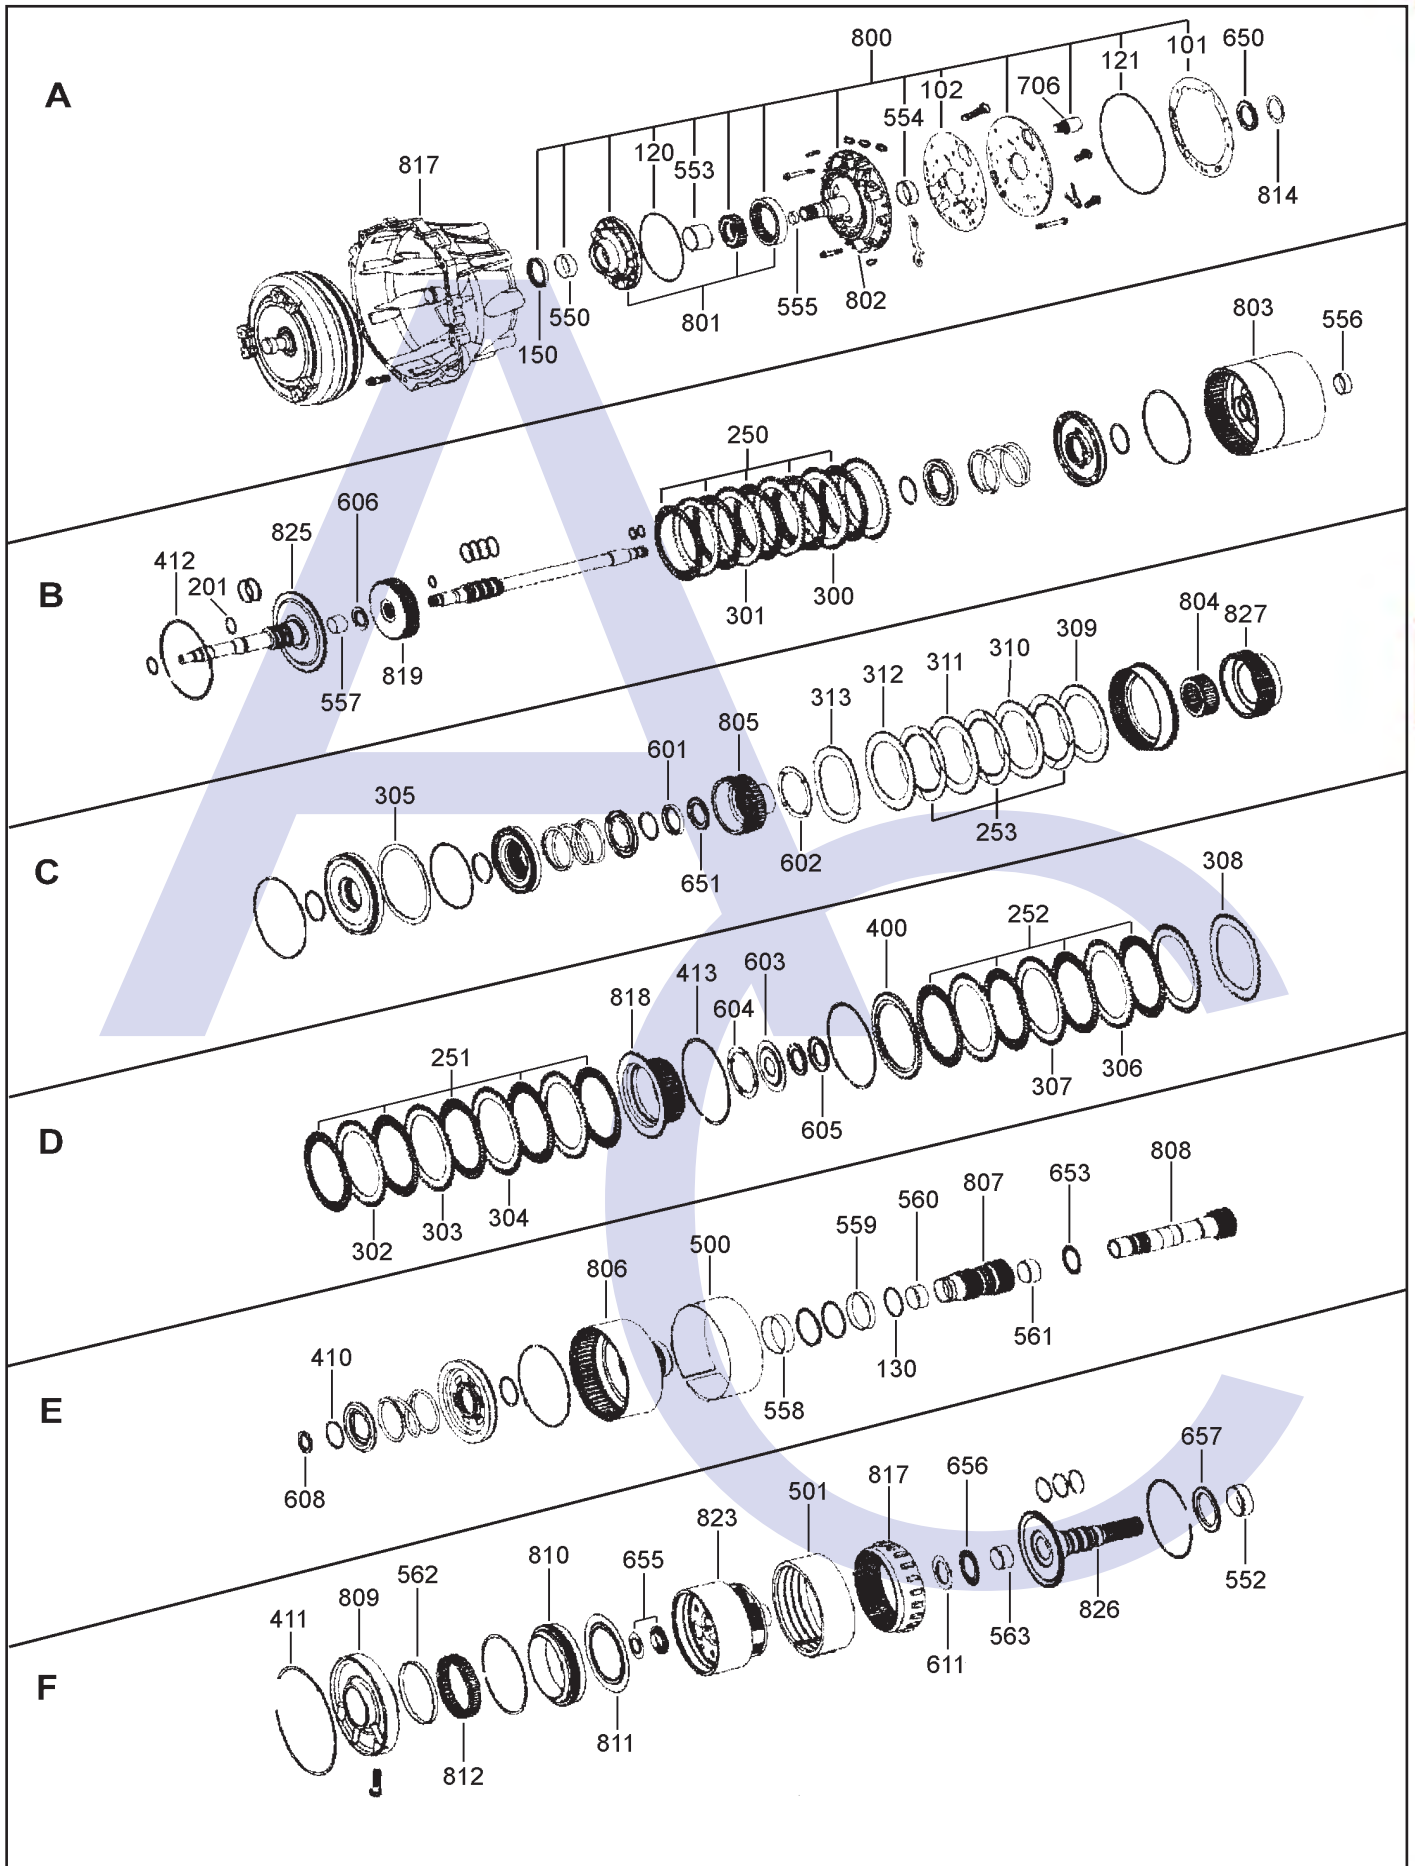

BTR (ION), 72LE, 74LE, 93LE, 97LE

72LE Fitted to Maserati, 93LE/95LE Fitted to Ford Falcon BA/BF RWD & 4WD (Electronic Control) 74LE Fitted to Ssang Yong 4WD Range.

AUTOMATIC CHOICE

THE AUTOMATIC TRANSMISSION PARTS WAREHOUSE