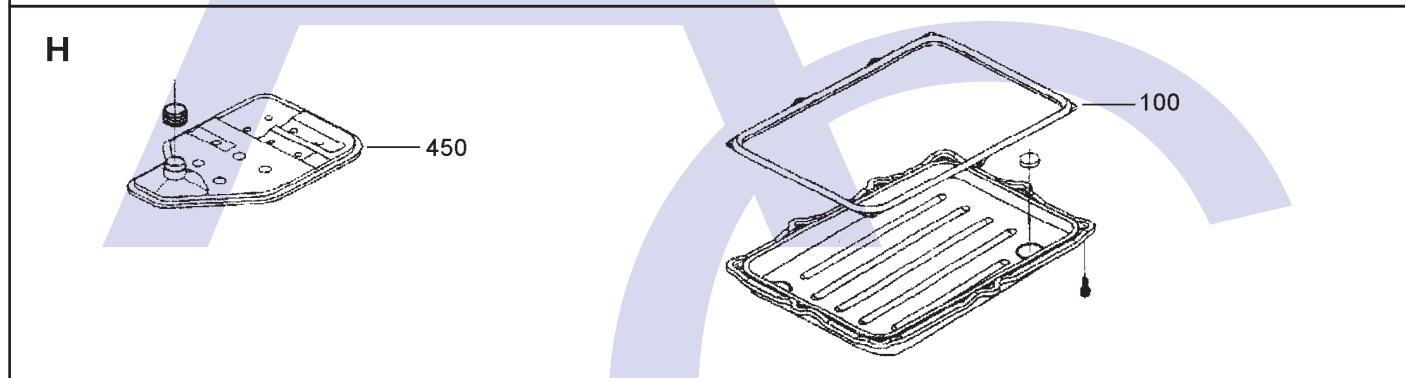

BTR (ION), 72LE, 74LE, 93LE, 97LE

72LE Fitted to Maserati, 93LE/95LE Fitted to Ford Falcon BA/BF RWD & 4WD (Electronic Control) 74LE Fitted to Ssang Yong 4WD Range.

AUTOMATIC CHOICE

THE AUTOMATIC TRANSMISSION PARTS WAREHOUSE