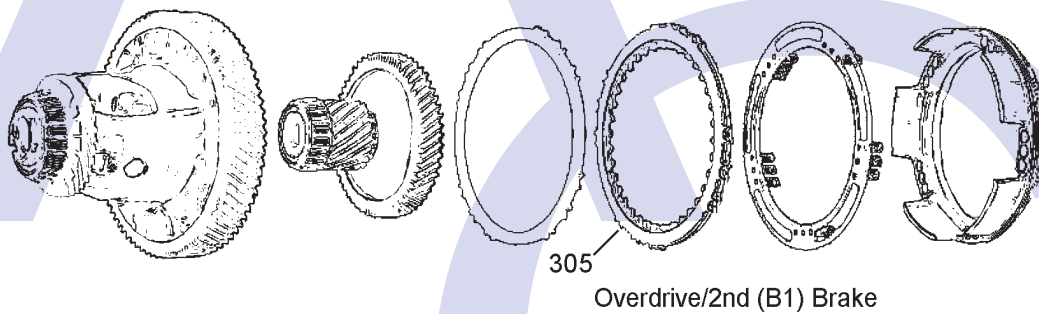

AUTOMATIC CHOICE

THE AUTOMATIC TRANSMISSION PARTS WAREHOUSE

E

F

G

H

**AW80-40LE, AW81-40LE, Chevrolet Aveo (04-Up), Pontiac G3 (02-Up)
Ford Fiesta/Fusion (2002-2004), Daewoo Kalos (04-Up) Suzuki Swift (04-Up)
Toyota U440E (Echo, Yaris, Vitz 04-Up)**