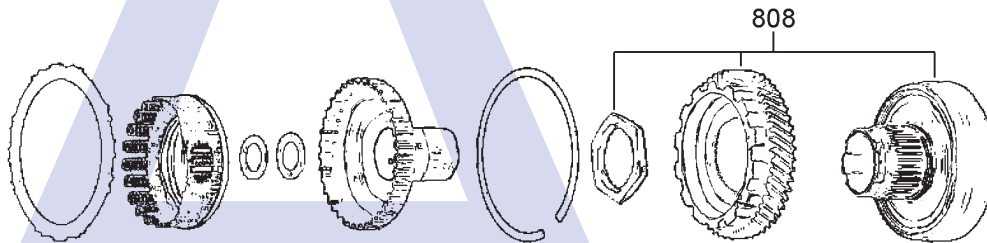

A

Pump Assembly

Direct (C2) Clutch

B

C

'F2' One Way Clutch

'F1' One Way Clutch

D

ILL NO.	DESCRIPTION	YEARS	QTY	PART NO
SPRINGS & CIRCLIPS				
FILTERS				
450H	Pick Up Filter (Toyota).....	02-ON	1	U440.FIL01
450H	Pick Up Filter (Suzuki)	02-ON	1	U440.FIL02
BANDS				
BUSHINGS				
NI	Bush, Pump to Converter.....	02-ON	1	62TE.BUS01
THRUST WASHERS & BEARINGS				
ELECTRICAL COMPONENTS				
700H	Solenoid, Timing	02-ON	1	U440.SOL05
701H	Solenoid, TCC (Lock Up).....	02-ON	1	U440.SOL02
702H	Solenoid, SS2	02-ON	1	U440.SOL04
703H	Solenoid, SS1	02-ON	1	U440.SOL03
705H	Loom, Valve Body Internal.....	02-ON	1	U440.ELE01
NI	Range Switch.....	02-ON	1	U440.ELE02
NI	Speed Sensor, Input	02-ON	1	U440.ELE03
NI	Speed Sensor, Output.....	02-ON	1	U440.ELE04
VALVE BODY PARTS				
Kit	Lockup Relay Control Valve & Sleeve Kit (Sonnax@ Click here for Info) ... All		1	A340.VA05
HARD PARTS				
808B	Planetary Ring Gear, Flange & Nut	02-ON	1	U440.GE01
819E	Forward Clutch Drum ('C1')	02-ON	1	U440.DRU01
SPECIAL ITEMS				
TOOLS & MANUALS				