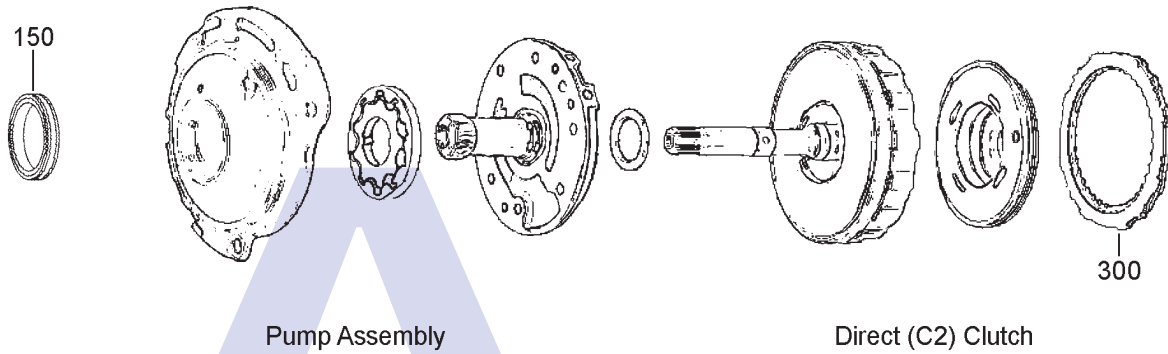

A

Pump Assembly

Direct (C2) Clutch

B

C

'F2' One Way Clutch

'F1' One Way Clutch

D

ILL NO.	DESCRIPTION	YEARS	QTY	PART NO
SPRINGS & CIRCLIPS				
FILTERS				
450H	Pick Up Filter (Toyota).....	02-ON	1	U440.FIL01
450H	Pick Up Filter (Suzuki)	02-ON	1	U440.FIL02
BANDS				
BUSHINGS				
NI	Bush, Pump to Converter.....	02-ON	1	62TE.BUS01
THRUST WASHERS & BEARINGS				
ELECTRICAL COMPONENTS				
700H	Solenoid, Timing	02-ON	1	U440.SOL05
701H	Solenoid, TCC (Lock Up).....	02-ON	1	U440.SOL02
702H	Solenoid, SS2	02-ON	1	U440.SOL04
703H	Solenoid, SS1	02-ON	1	U440.SOL03
705H	Loom, Valve Body Internal.....	02-ON	1	U440.ELE01
NI	Range Switch.....	02-ON	1	U440.ELE02
NI	Speed Sensor, Input	02-ON	1	U440.ELE03
NI	Speed Sensor, Output.....	02-ON	1	U440.ELE04
VALVE BODY PARTS				
Kit	Lockup Relay Control Valve & Sleeve Kit (Sonnax@ Click here for Info) ... All		1	A340.VA05
HARD PARTS				
808B	Planetary Ring Gear, Flange & Nut	02-ON	1	U440.GE01
819E	Forward Clutch Drum ('C1')	02-ON	1	U440.DRU01
SPECIAL ITEMS				
TOOLS & MANUALS				