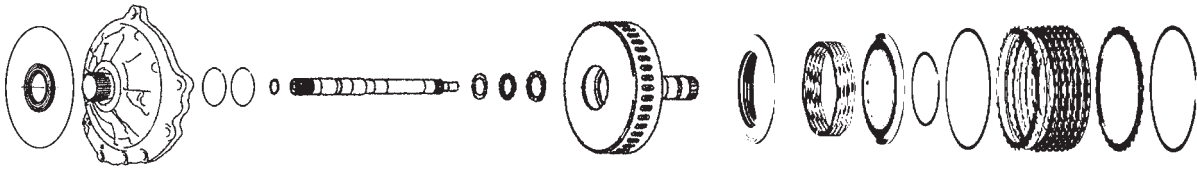

JATCO JF613E (Renault AJ0)

(Mitsubishi, Hyundai, Kia, Nissan, Renault)

6 SPEED FWD & AWD (Electronic Control)

AUTOMATIC CHOICE

THE AUTOMATIC TRANSMISSION PARTS WAREHOUSE

A

Pump & Input Shaft

3rd, 5th & Reverse Clutch

B

Front Planetary

Low Clutch

Output Gear & Rear Planetary

C

Low & Reverse Brake

One Way Clutch

D