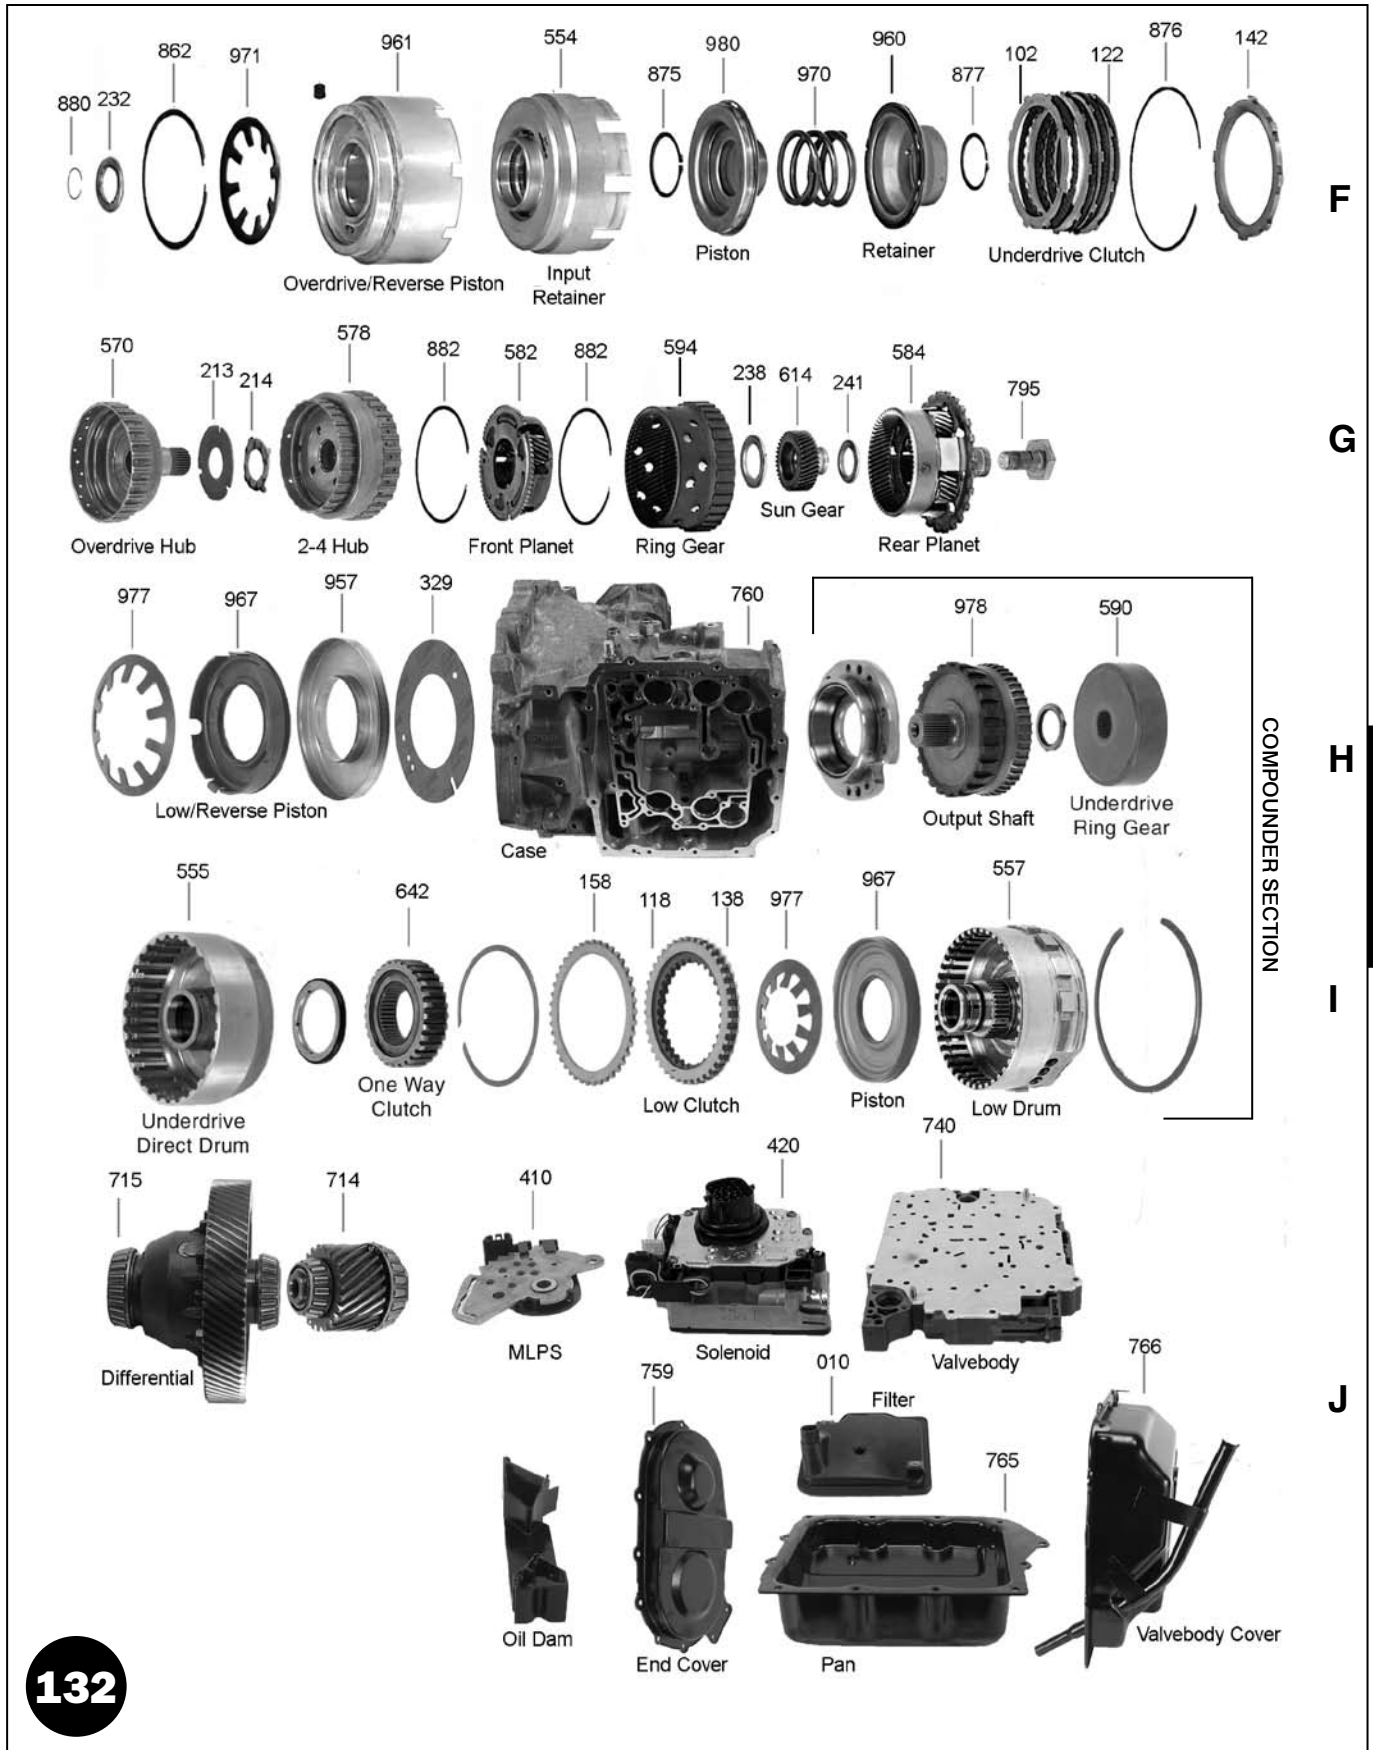

F

G

H

I

J

62TE

ILL.	DESCRIPTION	QTY.	YEAR	PART NO.	REFERENCE NO.
MASTER OVERHAUL KITS (WITH STEELS)					
006E	62TE.....	1	06-Up	132006	N/A
LESS STEEL KITS					
004E	62TE.....	1	06-Up	132004	N/A
OVERHAUL KITS (W/ RINGS & SEALS)					
002E	62TE.....	1	06-Up	132002	N/A
FILTERS					
010J	62TE.....	1	06-Up	132010	N/A
BUSHINGS					
030E	Bushing Kit	1	06-Up	132030	N/A
FRICTION PLATES					
100B	Overdrive	3-4	06-Up	92100B	72740H
102F	Underdrive	3-4	06-Up	92100B	72740H
104C	2-4 Clutch.....	3-4	06-Up	92104	72750H
108B	Reverse	2	06-Up	92100B	72740H
114C	Low/ Reverse.....	4-5	06-Up	92114	72760H
116D	Reduction Direct	6	06-Up	132116	N/A
118I	Reduction Low.....	3	06-Up	132118	N/A
STEEL PLATES					
120B	Overdrive	3	06-Up	92120	72741
122F	Underdrive	4	06-Up	92120	72741
124C	2-4 Clutch.....	3-4	06-Up	92124	72751
128B	Reverse	1	06-Up	92120	72741
134C	Low/ Reverse.....	4-5	06-Up	92134	72761
136D	Reduction Direct	6	06-Up	132136	N/A
138I	Reduction Low.....	3-4	06-Up	132138	N/A
PRESSURE PLATES					
Prefix Key: D = OEM, A = Aftermarket New, R = Remanufactured					
142F	Underdrive Kit w/ Snap Ring (.248")	1	06-Up	92142EAK	K72564N
142F	Underdrive Kit w/ Snap Ring (.268")	1	06-Up	92142EBK	K72564P
142F	Underdrive Kit w/ Snap Ring (.228")	1	06-Up	92142EK	K72564M
SEALING RING KITS					
175E	Sealing Ring Kit.....	1	06-Up	132175	N/A
GASKETS & O-RINGS					
300	Gasket, Pan.....	1	06-Up	132300	N/A
301	Gasket, Valve Body Cover.....	1	06-Up	132301	N/A
304	Gasket, End	1	06-Up	132304	N/A
TECHNICAL MANUALS					
400E	Tech Manual	1	06-Up	132400	N/A