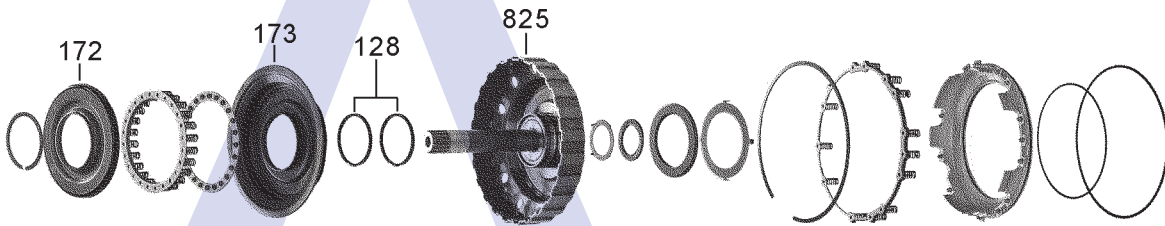

# TF-60/61/62SN (VW/Audi 09G, 09K, 09M)(Seat, BMW, Skoda) 6 Speed FWD (Electronic Control)

AUTOMATIC CHOICE

THE AUTOMATIC TRANSMISSION PARTS WAREHOUSE

F

'B2' Brake Assembly

'K2' Clutch Assembly

G

'K2' Clutch Drum & Piston Assembly