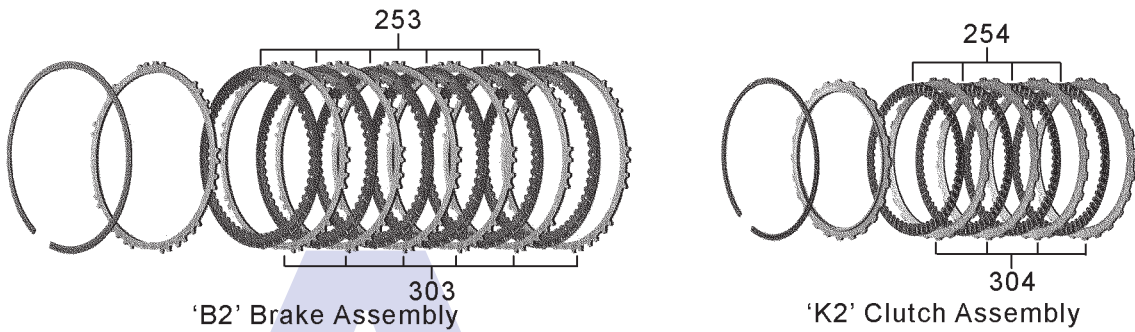

# TF-60/61/62SN (VW/Audi 09G, 09K, 09M)(Seat, BMW, Skoda) 6 Speed FWD (Electronic Control)

AUTOMATIC CHOICE

THE AUTOMATIC TRANSMISSION PARTS WAREHOUSE

F

'B2' Brake Assembly

'K2' Clutch Assembly

G

'K2' Clutch Drum & Piston Assembly