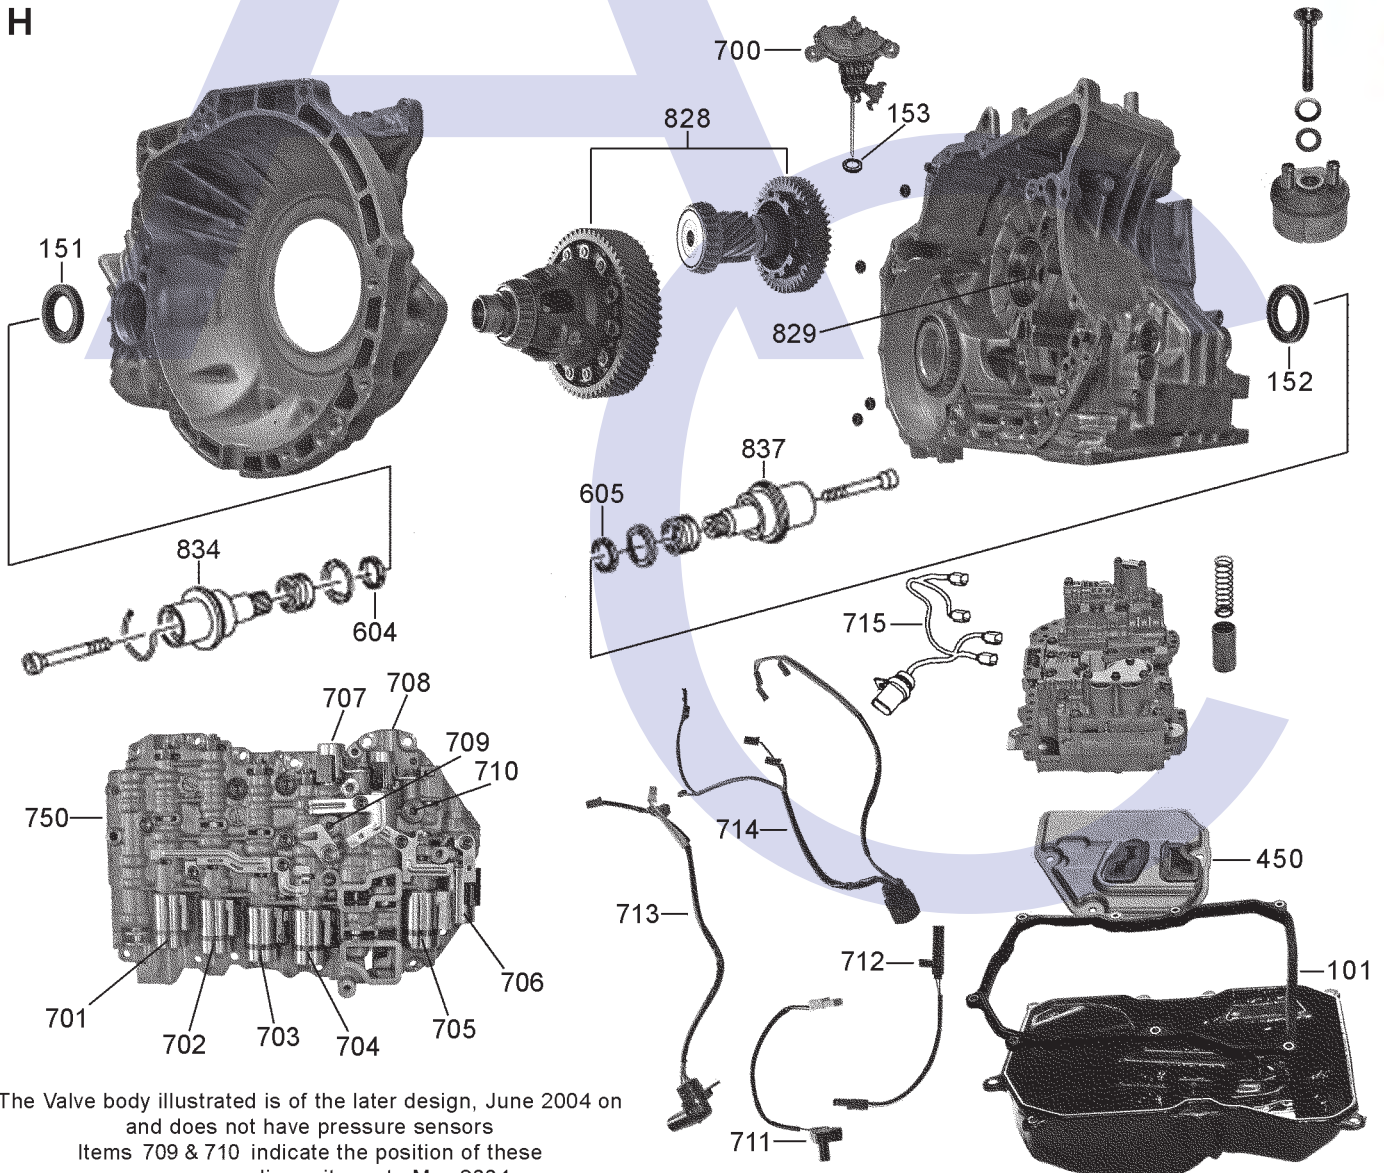

# TF-60/61/62SN (VW/Audi 09G, 09K, 09M)(Seat, BMW, Skoda) 6 Speed FWD (Electronic Control)

AUTOMATIC CHOICE

THE AUTOMATIC TRANSMISSION PARTS WAREHOUSE

F

'B2' Brake Assembly

'K2' Clutch Assembly

G

'K2' Clutch Drum & Piston Assembly

'B2' Piston Assembly

H

The Valve body illustrated is of the later design, June 2004 on and does not have pressure sensors  
Items 709 & 710 indicate the position of these sensors on earlier units up to May 2004