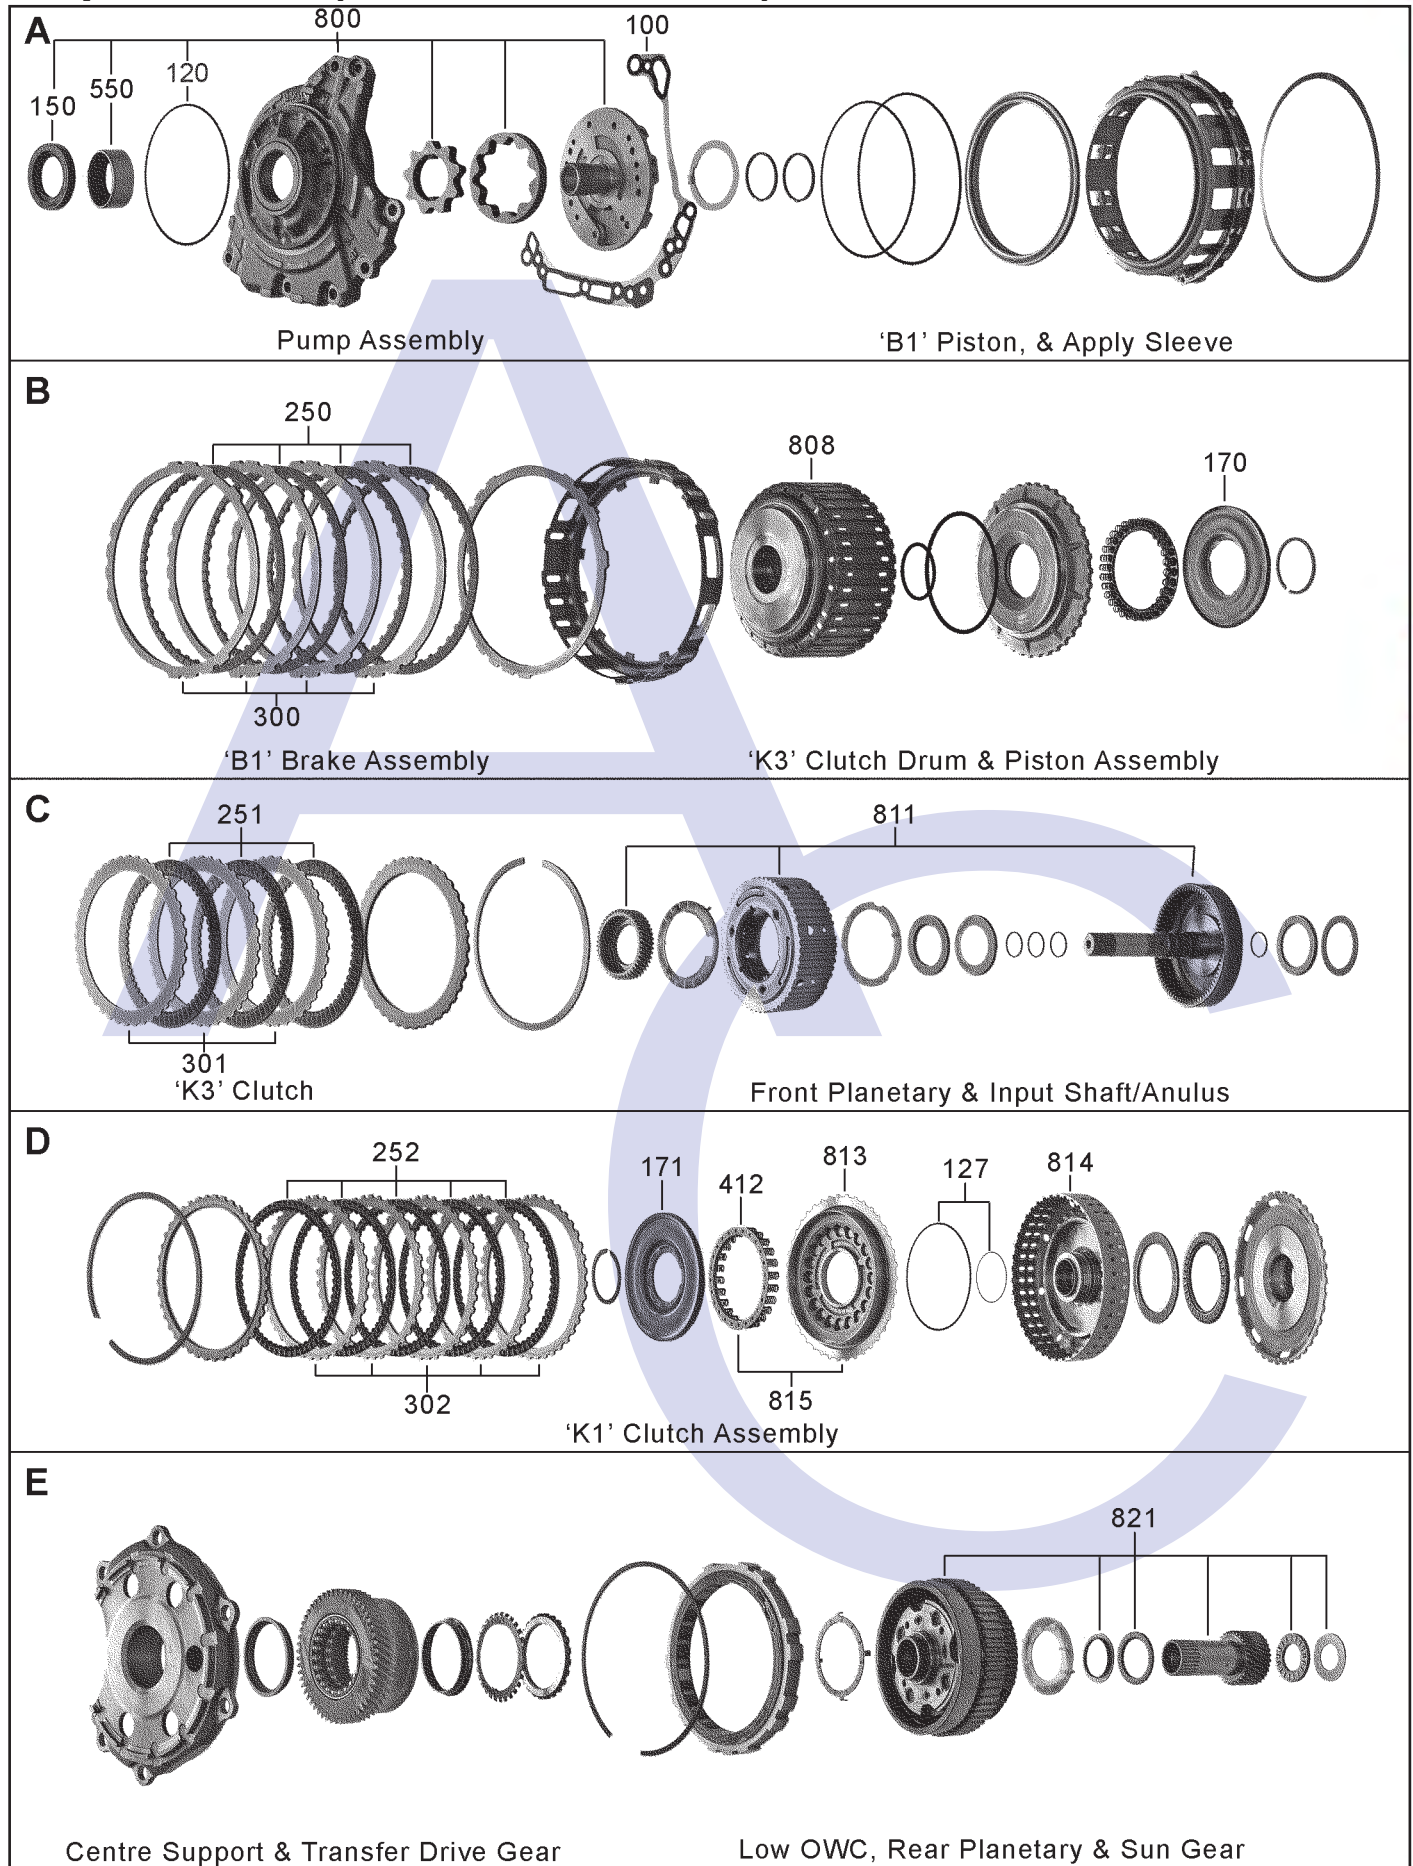

# TF-60/61/62SN (VW/Audi 09G, 09K, 09M)(Seat, BMW, Skoda)

# TF-60/61/62SN (VW/Audi 09G, 09K, 09M)(Seat, BMW, Skoda) 6 Speed FWD (Electronic Control)

AUTOMATIC CHOICE

THE AUTOMATIC TRANSMISSION PARTS WAREHOUSE

F

'B2' Brake Assembly

'K2' Clutch Assembly

G

'K2' Clutch Drum & Piston Assembly